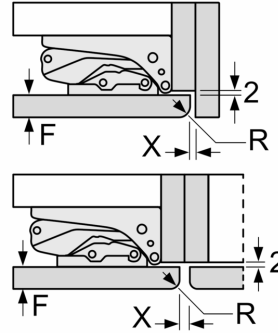

Design features

Dimension and installation

Additional features

**iQ500, Built-in fridge, 177.5 x 56 cm, soft close flat hinge
KI81RADD0G**

Maximal permissible weight of the unit fronts

Fitted unit fronts that exceed the permissible weight may cause damage and result in functional impairment of the hinges

A: Weight
A: Appliance door height including hinges in mm
B: Undamped hinge, unit front in kg
C: Damped hinge, unit front in kg
D: Additional possible load in kg with heavy load kit

A	B	C	D
1500-1750	22	22	B+5 / C+5
720-1400	19	19	
A1	15	19	
A2	15	19	

measurements in mm
Recommended gap dimensions for flat hinges

F	R	X
16-19	0-3	2.5
20	0-1	3
	2-3	2.5
21	0-1	3
	2-3	2.5
22	0	4
	1	3.5
	2-3	3

The gap dimensions recommended in the table must be adhered to in order to ensure that appliance doors do not collide with anything when they are opened, and to avoid causing damage to kitchen units.