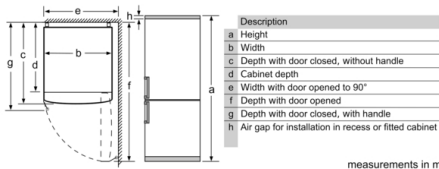

Series 4, Free-standing fridge-freezer with freezer at bottom, 193 x 70 cm, Inox-look KGN56XLEA

Appliance name	a	b	c	d	e	f	g	h
KGN56 (Inner handle)	1930	700	800	720	700	1450	800	12
KGN56 (Outer handle)	1930	700	800	720	740	1450	840	12

Description
a Height
b Width
c Depth with door closed, without handle
d Cabinet depth
e Width with door opened to 90°
f Depth with door opened
g Depth with door closed, with handle
h Air gap for installation in recess or fitted cabinet

measurements in mm