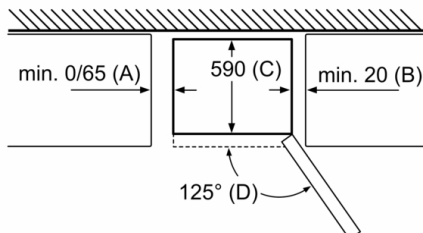

Serie | 4, Free-standing fridge-freezer with freezer at bottom, 203 x 60 cm, White KGN39VWEAG

Appliance Name	a	b	c	d	e	f	g
KGN39/KGF39 (int. handle)	2030	600	660	590	600	1210	660
KGN39/KGF39 (ext. handle)	2030	600	660	590	640	1210	700

Appliance name	A	B	C	D
KGN33, 36, 39, 46, 49	0/65	20	590	125
KGF39, 49	0/65	20	590	125

Dimension A:
In models with vertical integrated handles, in order to open easily, a minimum distance of 65 mm is needed.

measurements in mm