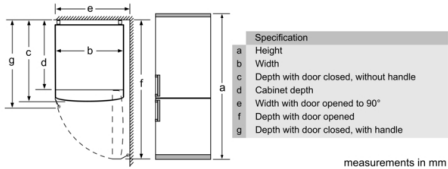

Serie | 4, Free-standing fridge-freezer with freezer at bottom, 203 x 60 cm, White KGN39VWEAG

Appliance Name	a	b	c	d	e	f	g
KGN39/KGF39 (int. handle)	2030	600	660	590	600	1210	660
KGN39/KGF39 (ext. handle)	2030	600	660	590	640	1210	700

Appliance name	A	B	C	D
KGN33, 36, 39, 46, 49	0/65	20	590	125
KGF39, 49	0/65	20	590	125

Dimension A:
In models with vertical integrated handles, in order to open easily, a minimum distance of 65 mm is needed.

measurements in mm