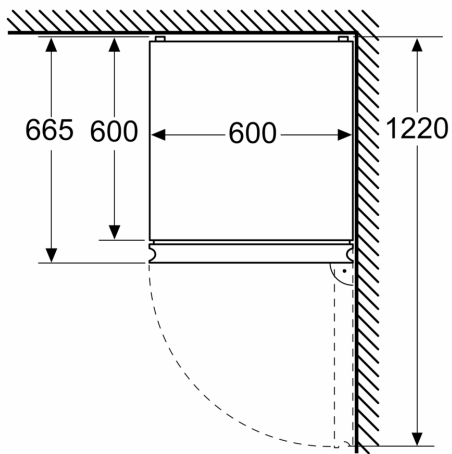

**Series 4, Free-standing fridge-freezer
with freezer at bottom, 203 x 60 cm,
Stainless steel look
KGN392LBFG**

Measurements in mm