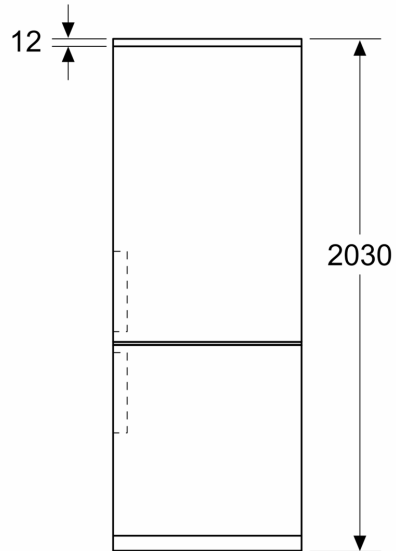

#### Dimension and installation

- Dimensions: 203 cm H x 60 cm W x 66.5 cm D

#### Design features

#### Dimension and installation

#### Additional features

**Series 4, Free-standing fridge-freezer  
with freezer at bottom, 203 x 60 cm,  
Stainless steel look  
KGN392LBFG**

Measurements in mm

Measurements in mm

Measurements in mm