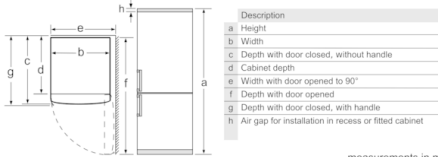

Serie | 4, Free-standing fridge-freezer with freezer at bottom, 186 x 60 cm, White KGN36XW35G

Appliance name	a	b	c	d	e	f	g	h
KGN36 (Inner handle)	1860	600	660	590	600	1210	660	12
KGN36 (Outer handle)	1860	600	660	590	640	1210	700	12

measurements in mm