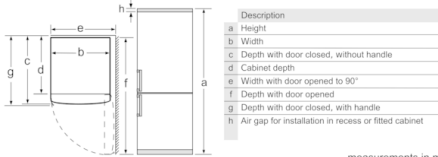

Key features - Freezer section

- 3 x egg tray, 1 x ice cube tray
- Gross capacity, total: 357 l
- Gross capacity cooling 247 l
- **** freezer (-18°C and below)
- Based on the results of the standard 24-hour test. Actual consumption depends on usage/position of the appliance.
- To achieve the declared energy consumption, the distanceholders have to be used. As a result, the appliance depth increases by about 3.5 cm. The appliance used without the distance holder is fully functional, but has a slightly higher energy consumption.

Dimension and installation

Additional features

Serie | 4, Free-standing fridge-freezer with freezer at bottom, 186 x 60 cm, Inox-look KGN36VL35G

Appliance name	a	b	c	d	e	f	g	h
KGN36 (Inner handle)	1860	600	660	590	600	1210	660	12
KGN36 (Outer handle)	1860	600	660	590	640	1210	700	12