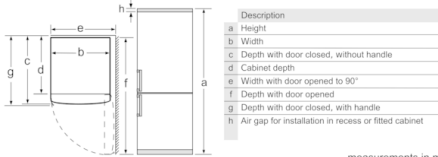

Serie | 6, Free-standing fridge-freezer with freezer at bottom, 186 x 60 cm, White KGN36AW35G

Appliance name	a	b	c	d	e	f	g	h
KGN36 (Inner handle)	1860	600	660	590	600	1210	660	12
KGN36 (Outer handle)	1860	600	660	590	640	1210	700	12

measurements in mm