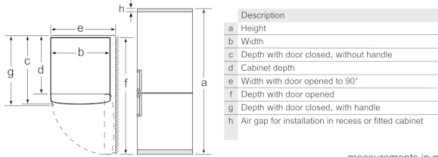

**Serie | 6, Free-standing fridge-freezer
with freezer at bottom, 186 x 60 cm, Inox-
easyclean
KGN36AI35G**

Appliance name	a	b	c	d	e	f	g	h
KGN36 (Inner handle)	1860	600	660	590	600	1210	660	12
KGN36 (Outer handle)	1860	600	660	590	640	1210	700	12

measurements in mm