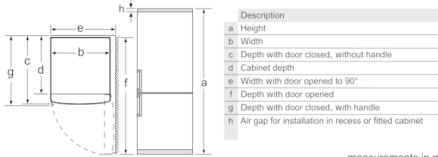

Serie | 4, Free-standing fridge-freezer with freezer at bottom, 186 x 60 cm, Inox-look KGN34XL35G

Appliance name	a	b	c	d	e	f	g	h
KGN34 (Inner handle)	1860	600	660	590	600	1210	660	12
KGN34 (Outer handle)	1860	600	660	590	640	1210	700	12

measurements in mm