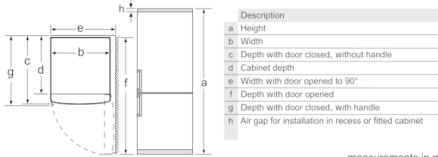

Serie | 4, Free-standing fridge-freezer with freezer at bottom, 186 x 60 cm, Black KGN34VB35G

Appliance name	a	b	c	d	e	f	g	h
KGN34 (Inner handle)	1860	600	660	590	600	1210	660	12
KGN34 (Outer handle)	1860	600	660	590	640	1210	700	12

measurements in mm