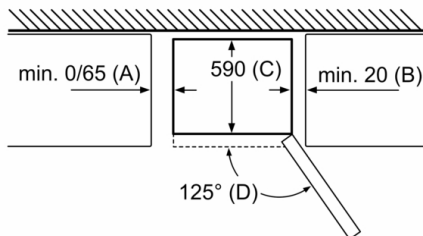

Additional features

- Optical and acoustical
- 3 x egg tray

Dimension and installation

- Connection value 100 W
- 220 - 240 V
- Height adjustable front feet
- Dimensions: 176 cm H x 60 cm W x 66 cm D
- Based on the results of the standard 24-hour test. Actual consumption depends on usage/position of the appliance.

Serie | 2, Free-standing fridge-freezer with freezer at bottom, 176 x 60 cm, White KGN33NWEAG

If the appliance is fitted directly to the wall, all of the drawers can be pulled out fully.
* With and without external handle.

| Appliance name | a | b | c | d | e | f | g |
|----------------------|------|-----|-----|-----|-----|------|----|
| KGN33 (Inner handle) | 1760 | 600 | 660 | 590 | 600 | 1210 | 12 |

| Description |
|--|
| a Height |
| b Width |
| c Depth with door closed, without handle |
| d Cabinet depth |
| e Width with door opened to 90° |
| f Depth with door opened |
| g Air gap for installation in recess or fitted cabinet |

measurements in mm

| Appliance name | A | B | C | D |
|-----------------------|------|----|-----|-----|
| KGN33, 36, 39, 46, 49 | 0/65 | 20 | 590 | 125 |
| KGF39, 49 | 0/65 | 20 | 590 | 125 |

Dimension A:
In models with vertical integrated handles, in order to open easily, a minimum distance of 65 mm is needed.