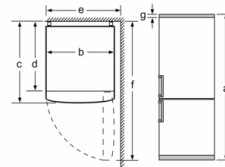

Additional features

- Optical and acoustical
- 3 x egg tray

Dimension and installation

- Connection value 100 W
- 220 - 240 V
- Height adjustable front feet
- Dimensions: 176 cm H x 60 cm W x 66 cm D
- Based on the results of the standard 24-hour test. Actual consumption depends on usage/position of the appliance.

Serie | 2, Free-standing fridge-freezer with freezer at bottom, 176 x 60 cm, White KGN33NWEAG

If the appliance is fitted directly to the wall, all of the drawers can be pulled out fully.
* With and without external handle.

| Appliance name | a | b | c | d | e | f | g |
|----------------------|------|-----|-----|-----|-----|------|----|
| KGN33 (Inner handle) | 1760 | 600 | 660 | 590 | 600 | 1210 | 12 |

| Description |
|--|
| a Height |
| b Width |
| c Depth with door closed, without handle |
| d Cabinet depth |
| e Width with door opened to 90° |
| f Depth with door opened |
| g Air gap for installation in recess or fitted cabinet |

measurements in mm

| Appliance name | A | B | C | D |
|-----------------------|------|----|-----|-----|
| KGN33, 36, 39, 46, 49 | 0/65 | 20 | 590 | 125 |
| KGF39, 49 | 0/65 | 20 | 590 | 125 |

Dimension A:
In models with vertical integrated handles, in order to open easily, a minimum distance of 65 mm is needed.