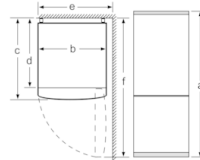

Description
a Height
b Width
c Depth with door closed, without handle
d Cabinet depth
e Width with door opened to 90°
f Depth with door opened

measurements in mm