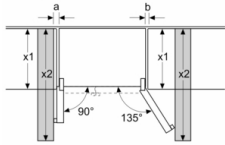

Key features - Fridge section

- 4 height adjustable feet

Dimension and installation

- Dimensions: 178.7 cm H x 90.8 cm W x 70.7 cm D
- Connection value 240 W
- 220 - 240 V

Key features - Freezer section

Included accessories

**Serie | 6, American side by side, 178.7 x 90.8
cm, Inox-easyclean
KAI93VIFPG**

measurements in mm

x1 (unit depth)	a	b
600	20	26

measurements in mm

Specifications	
A	Front is adjustable from 1783 to 1792
B	Cabinet depth
C	Depth incl. door, without handle
D	Depth incl. door, with handle