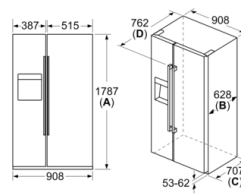

Key features - Fridge section

- 4 height adjustable feet

Dimension and installation

- Dimensions: 178.7 cm H x 90.8 cm W x 70.7 cm D
- Connection value 240 W
- 220 - 240 V

Key features - Freezer section

Included accessories

**Serie | 6, American side by side, 178.7 x 90.8
cm, Inox-easyclean
KAI93VIFPG**

measurements in mm

x1 (unit depth)	a	b
600	20	26

measurements in mm

Specifications	
A	Front is adjustable from 1783 to 1792
B	Cabinet depth
C	Depth incl. door, without handle
D	Depth incl. door, with handle