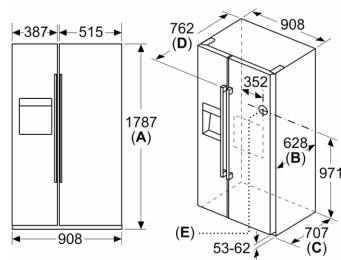

Key features - Fridge section

- 4 height adjustable feet
- Climate Class: SN-T
- Connection Length (water supply):300 cm
- Length of power cord:170 cm

Dimension and installation

- Dimensions: 178.7 cm H x 90.8 cm W x 70.7 cm D

Design features

Dimension and installation

Additional features

**Series 6, American side by side,
178.7 x 90.8 cm, Brushed steel
anti-fingerprint
KAD93AIERG**

Measurements in mm

measurements in mm

Specifications	
A	Front is adjustable from 1783 to 1792
B	Cabinet depth
C	Depth incl. door, without handle
D	Depth incl. door, with handle
E	Water connection to the appliance

Measurements in mm

A	a	b
≤ 600	50	50
600 < A ≤ 650	50	50
650 < A ≤ 700	53	96
> 700	277	418

A: Kitchen cabinet or worktop depth
B: Wall
Drawers can be pulled out with door open to 90°
Drawers can be taken out with door completely opened