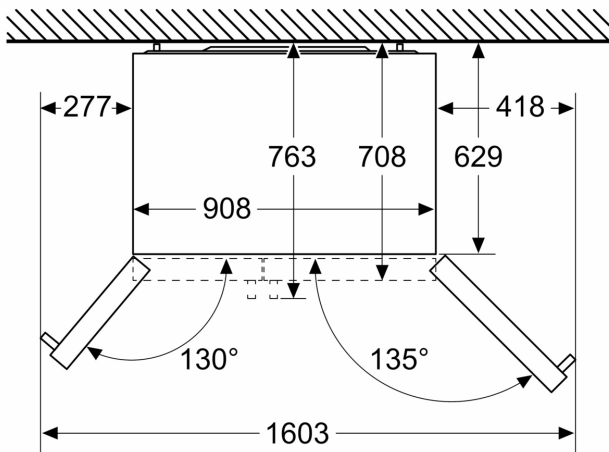

Key features - Fridge section

- 4 height adjustable feet
- Climate Class: SN-T
- Connection Length (water supply):300 cm
- Length of power cord:170 cm

Dimension and installation

- Dimensions: 178.7 cm H x 90.8 cm W x 70.7 cm D

- 220 - 240 V

Key features - Freezer section

- 1 x connection hose, 3 x egg tray

Included accessories

Country Specific Options

- Based on the results of the standard 24-hour test. Actual consumption depends on usage/position of the appliance.

Design features

Dimension and installation

Additional features

**Series 6, American side by side,
178.7 x 90.8 cm, Brushed steel
anti-fingerprint
KAD93AIERG**

Measurements in mm

measurements in mm

Specifications	
A	Front is adjustable from 1783 to 1792
B	Cabinet depth
C	Depth incl. door, without handle
D	Depth incl. door, with handle
E	Water connection to the appliance

Measurements in mm

A	a	b
≤ 600	50	50
600 < A ≤ 650	50	50
650 < A ≤ 700	53	96
> 700	277	418

A: Kitchen cabinet or worktop depth
B: Wall
Drawers can be pulled out with door open to 90°
Drawers can be taken out with door completely opened