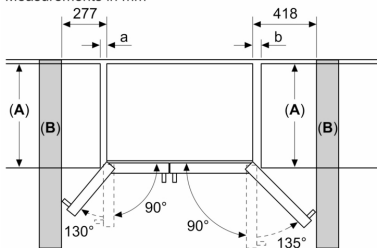

Key features - Fridge section

- 4 height adjustable feet
- Climate Class: SN-T
- Connection Length (water supply):300 cm
- Length of power cord:170 cm

Dimension and installation

- Dimensions: 178.7 cm H x 90.8 cm W x 70.7 cm D

Design features

Dimension and installation

Additional features

**Series 6, American side by side,
178.7 x 90.8 cm, Brushed steel
anti-fingerprint
KAD93AIERG**

Measurements in mm

measurements in mm

Specifications	
A	Front is adjustable from 1783 to 1792
B	Cabinet depth
C	Depth incl. door, without handle
D	Depth incl. door, with handle
E	Water connection to the appliance

Measurements in mm

A	a	b
≤ 600	50	50
600 < A ≤ 650	50	50
650 < A ≤ 700	53	96
> 700	277	418

A: Kitchen cabinet or worktop depth
B: Wall
Drawers can be pulled out with door open to 90°
Drawers can be taken out with door completely opened