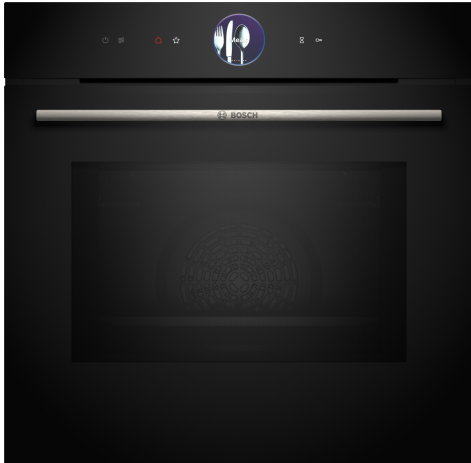

**Series 8, Built-in oven with
microwave function, 60 x 60 cm,
Black
HMG7764B1B**

- **Digital Control Ring:** simple and intuitive oven control.
- **TFT Touch Display Plus:** intuitive control with the Digital Control Ring and enlarged TFT touchscreen
- **Home Connect with Remote Control and Monitoring:** discover the full potential of your smart oven.
- **Pyrolytic self-cleaning:** automatic oven cleaning, with wipe-away ash.
- **Hotair Gentle:** saves energy while baking and roasting.

Series 8, Built-in oven with microwave function, 60 x 60 cm, Black HMG7764B1B

Features

- Oven with microwave with 20 heating methods: conventional top and bottom heat, full width variable grill, half width grill, bottom heat, low temperature cooking, defrost, plate warming, keep warm, Conventional heat gentle, Microwave, 4D Hot air, Conventional heat, Full width grill, Half width grill, Hot air grilling
- Max. Power: 800 W; 5 Microwave power settings (90 W, 180 W, 360 W, 600 W, boost) with Inverter (MW)
- Intelligent microwave inverter technology: For optimised results maximum output power will be regulated to 600 W when used in longer operation for gentler cooking.
- Temperature range 30 °C - 275 °C
- Cavity volume: 67 litres

Level independent telescopic rails

- 5 shelf positions

Design

- Touch controls
- Digital Control Ring
- Cavity inner surface: enamel anthracite

Cleaning

- Pyrolytic self-cleaning function
- hydrolyse program