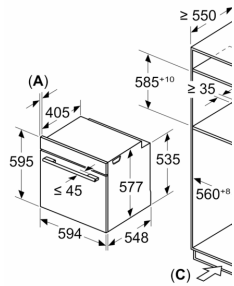

Technical information

- 120 cm Cable length
- Nominal voltage: 220 - 240 V
- Total connected load electric: 3.6 KW

Performance/technical information

- Appliance dimension (hxwx): 595 mm x 594 mm x 548 mm
- Niche dimension (hxwx): 585 mm - 595 mm x 560 mm - 568 mm x 550 mm
- Please refer to the dimensions provided in the installation manual

**Series 8, Built-in oven with
microwave function, 60 x 60 cm,
Black
HMG7764B1B**

Measurements in mm

Installing t
other
Air exchan

A: Air inlet :

If the appliance v
a hob, the follow
(including substr
must be taken in