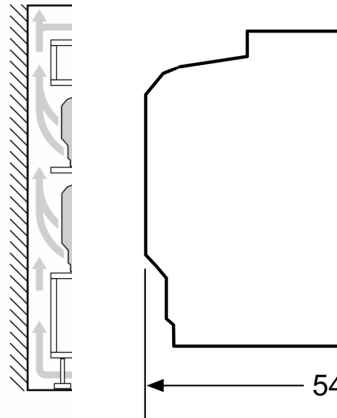

Technical information

- 120 cm Cable length
- Nominal voltage: 220 - 240 V
- Total connected load electric: 3.6 KW

Performance/technical information

- Appliance dimension (hxwx): 595 mm x 594 mm x 548 mm
- Niche dimension (hxwx): 585 mm - 595 mm x 560 mm - 568 mm x 550 mm
- Please refer to the dimensions provided in the installation manual

**Series 8, Built-in oven with
microwave function, 60 x 60 cm,
Black
HMG7764B1B**

Measurements in mm

Installing t
other
Air exchan

A: Air inlet :

If the appliance v
a hob, the follow
(including substr
must be taken in