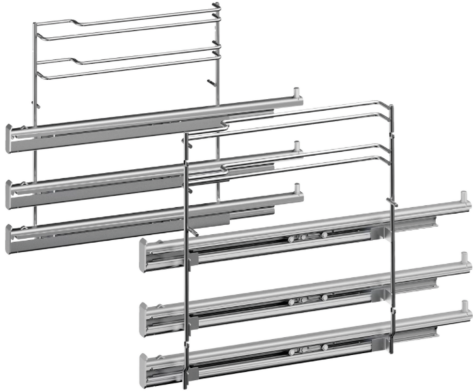

## Extension rails HEZ338305

- The 3-fold telescopic drawer allows you to pull out baking trays, wire shelves or the universal pan at three levels. No tilt over because the pull out device is mounted in the oven's back in a safe and stable manner. Baking trays, wire shelves and universal pans, which are delivered as standard accessories, can be used with all kinds of drawers.

### Technical Data

Dimensions of the packed product (HxWxD): ..... 80 x 260 x 420 mm  
Pallet dimensions: ..... 105.0 x 80.0 x 120.0  
Standard number of units per pallet: ..... 70  
Net weight: ..... 2.8 kg  
Gross weight: ..... 3.5 kg  
EAN code: ..... 4242002328362