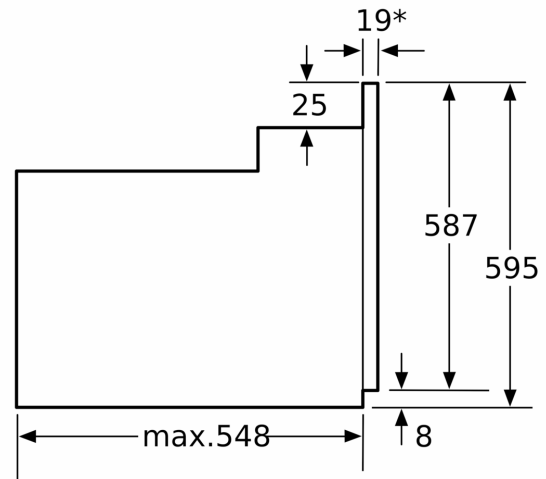

Technical Data

Installation type: Built-in
 Integrated Cleaning system: Pyrolytic
 Min. required niche size for installation (HxWxD): 575-597 x 560-568 x 550 mm
 Dimensions: 595 x 595 x 548 mm
 Dimensions of the packed product (HxWxD): 670 x 670 x 680 mm
 Control Panel Material: Stainless steel
 Door Material: Glass
 Net weight: 39.5 kg
 Usable volume of cavity: 63 l
 Cooking method: Hot Air-Eco, Hot Air, Conventional heat, Bottom heat, Hot air grilling, Full width variable grill
 Oven control: electronic
 Number of interior lights: 1
 Length of electrical supply cord: 150.0 cm
 EAN code: 4242002898377
 Number of cavities (2010/30/EC): 1
 Energy efficiency rating: A
 Energy consumption per cycle conventional (2010/30/EC): 0.93 kWh/cycle
 Energy consumption per cycle forced air convection (2010/30/EC): 0.70 kWh/cycle
 Energy efficiency index (2010/30/EC): 86.4 %
 Connection rating: 2990 W
 Fuse protection: 13 A
 Voltage: 220-240 V
 Frequency: 50; 60 Hz
 Plug type: no plug (electrical connection by electrician)
 Included accessories: 1 x insert grid, 2 x combination grid, 1 x universal pan, suit. pyrol. clean., 1 x trayholder pyrolytic models

Performance/technical information

- Cavity volume: 63 litre
- Integral cooling fan
- Power cord length 150 cm Cable length
- Total connected load electric: 2.99 KW
- Appliance dimension (hxwxd): 595 mm x 595 mm x 548 mm
- Niche dimension (hxwxd): 575 mm - 597 mm x 560 mm - 568 mm x 550 mm
- Please refer to the dimensions provided in the installation manual
- Maximum window temperature 30° C
- Energy efficiency rating (acc. EU Nr. 65/2014): A
- Energy consumption per cycle in conventional mode:86.4
- Energy consumption per cycle in fan-forced convection mode:0.7 kwh
- Number of cavities: 1 Cavity volume:63 litre

Measurements in mm

* 20 mm for metal fascias

Dimensions in mm