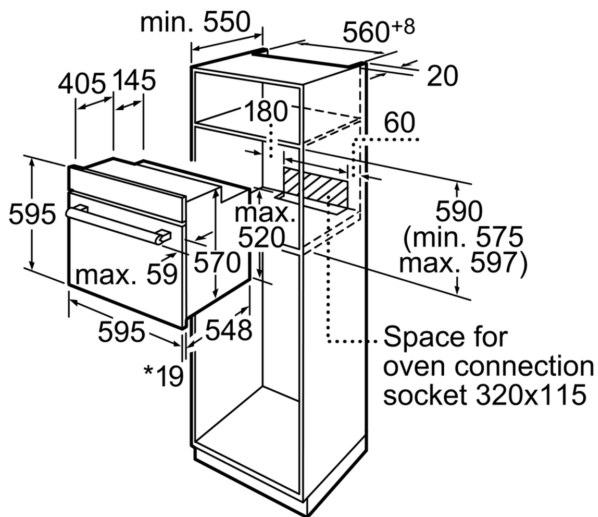

**Series 6, Built-in oven, 60 x 60 cm,
Stainless steel
HBA63R252B**

*20 mm for metal fascias

Measurements in mm