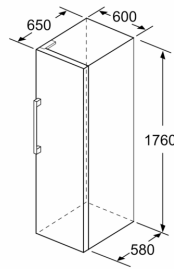

Series 4, Free-standing freezer, 176 x 60 cm, White GSN33VWEPG

	a	b	c	d	e	f
KSW36, GSD36	187					
KSV36, KSF36, GSN36, GSV36	186					
KSV33, GSN33, GSV33	176	60	65	58	60	119.5
KSV29, GSN29, GSV29	161					
GSV24	146					
GSN51	161					
GSN54	176	70	78	70	70	142
GSN58	191					

- a Height
- b Width
- c Depth with closed door w/o handle and w/o distance part
- d Depth of cabinet w/o distance part
- e Width with open door w/o handle
- f Depth with open door w/o handle w/o distance part

measurements in cm

measurements in mm