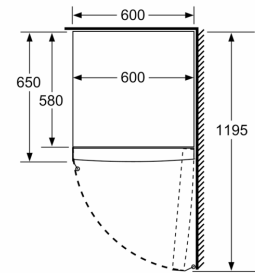

### Dimension and installation

- Dimensions: 176 cm H x 60 cm W x 65 cm D

### Dimension and installation

- a Height
- b Width
- c Depth with closed door w/o handle and w/o distance part
- d Depth of cabinet w/o distance part
- e Width with open door w/o handle
- f Depth with open door w/o handle w/o distance part

measurements in cm

measurements in mm