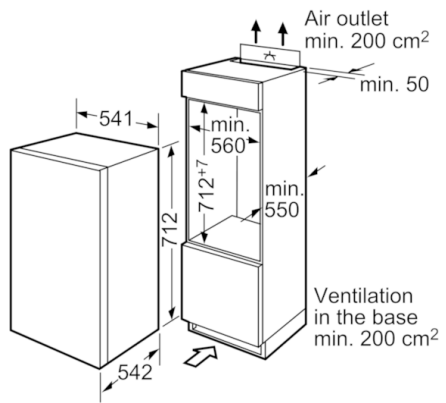

**Serie | 4, Built-in freezer, 71.2 cm
GID14A50**

Measurements in mm