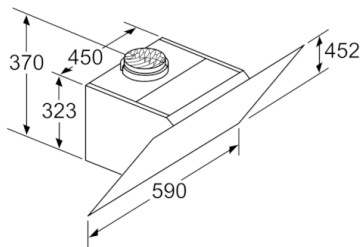

**Serie | 4, Wall-mounted cooker hood, 60 cm,
clear glass black printed
DWK67CM60B**

Appliance in circulated air mode
without duct
Circulated air set required

measurements in mm