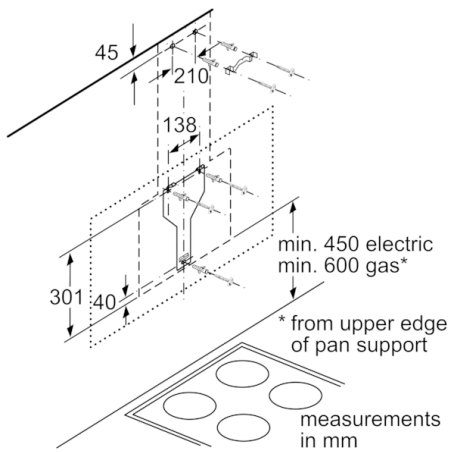

**Serie | 4, Wall-mounted cooker hood, 60 cm,
clear glass black printed
DWK67CM60B**

Appliance in circulated air mode
without duct
Circulated air set required

measurements in mm