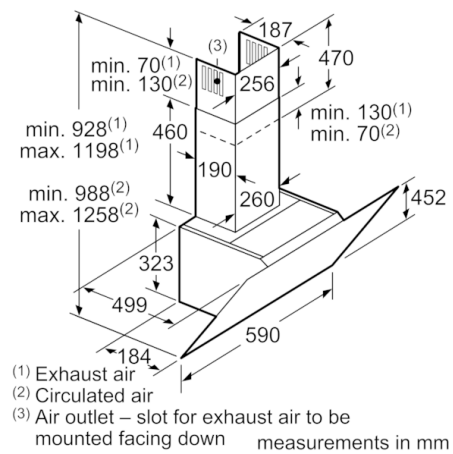

**Serie | 4, Wall-mounted cooker hood, 60 cm,
clear glass black printed
DWK67CM60B**

Appliance in circulated air mode
without duct
Circulated air set required

measurements in mm