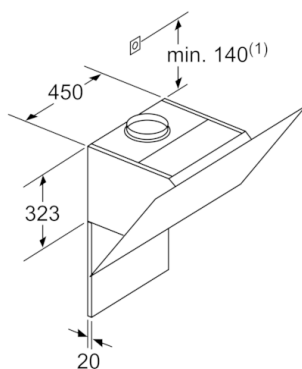

Design

- Chimney extractor hood
- TouchControl
- Electronic control

Performance/technical information

- Suitable for ducted or recirculating operation
- For recirculated extraction recirculating kit or CleanAir recirculating kit (accessory) needed
- In recirculation operation chimless use possible
- Easy installation system
- Extraction rate according to EN 61591 max. 700 m³/h
- Noise level according to EN 60704-3 and EN 60704-2-13 at max. normal use exhaust air: 58 dB(A) re 1 pW
- Noise level according to EN 60704-3 and EN 60704-2-13 exhaust air:
Max. normal use: 58 dB(A) re 1 pW
Intensive: 67 dB(A) re 1 pW
- Noise level according to EN 60704-3 and EN 60704-2-13 at maximum normal setting: extraction rate: 58 dB (A) re 1pW
- Power rating: 263 W
- Light Intensity: 100 lux
- Electrical cable length 1.3 m
- Diameter pipe ø 150 mm (ø 120 mm enclosed)
- Dimensions exhaust air (HxWxD): 928-1198 x 590 x 499 mm
- Dimensions recirculating (HxWxD): 988-1258 x 590 x 499 mm
- Dimensions recirculating with CleanAir module (HxWxD):
1118 x 590 x 499 mm - mounting with outer chimney
1188-1458 x 590 x 499 mm - mounting with telescopic chimney
- Blower Efficiency Class: B*
- Lighting Efficiency Class: B*
- Grease Filtering Efficiency Class: C*
- Average Energy Consumption: 56.6 kWh/year*

measurements in mm

measurements in mm

Note the maximum
thickness of the back panel.

measurements in mm