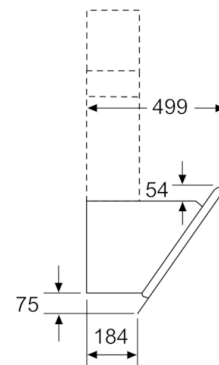

Technical Data

Typology :	Chimney
Approval certificates :	CE, VDE
Length of electrical supply cord (cm) :	130
Height of product, without chimney (mm) :	323
Minimum distance above an electric hob :	450
Minimum distance above a gas hob :	650
Net weight (kg) :	20.400
Type of control :	Electronic
Maximum output air extraction (m ³ /h) :	416
Boost position output recirculating (m ³ /h) :	615.0
Maximum output recirculating air (m ³ /h) :	409
Boost position air extraction (m ³ /h) :	700
Number of lights (Stck) :	2
Noise level (dB(A) re 1 pW) :	58
Diameter of air outlet (mm) :	120 / 150
Grease filter material :	Washable aluminium
EAN code :	4242005172740
Connection rating (W) :	263
Current (A) :	10
Voltage (V) :	220-240
Frequency (Hz) :	50; 60
Plug type :	GB plug
Installation type :	Wall-mounted

measurements in mm

measurements in mm

Note the maximum
thickness of the back panel.

measurements in mm