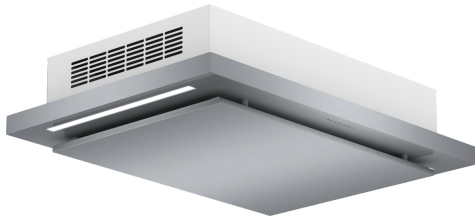

**Series 6, Ceiling cooker hood, 100 cm, Stainless steel
DID106T50**

Optional accessories

- DSZ500P Long Life odor filter (replacement)
- DHZ5418 cable guidance frame

Suspended ceiling hood: in recirculation mode.

- **Intensive speed setting:** removes strong kitchen odours quickly and effectively.
- **Dishwasher safe aluminum mesh filters**

Technical Data

Typology:Island/Ceiling
 Length electrical supply cord: 0.0 cm
 Minimum distance above an electric hob: 600 mm
 Minimum distance above a gas hob:900 mm
 Net weight: 27.3 kg
 Type of control:Electronic
 Number of speed settings: 3-stages + intensive setting
 Boost position output recirculating: 850.0 m³/h
 Max. air recirculation: 780 m³/h
 Number of lights: 2
 Diameter of air outlet: 150 mm
 Grease filter material:Washable aluminium
 EAN code: 4242002909028
 Connection rating: 192 W
 Fuse protection:16 A
 Voltage: 220-240 V
 Frequency: 50 Hz
 Plug type: no plug (electrical connection by electrician)
 Installation typology: Built-in
 Delay Shut off modes: 30 min

Series 6, Ceiling cooker hood, 100 cm, Stainless steel DID106T50

Suspended ceiling hood: in recirculation mode.

Key Information

- Electronic control
- Electronic control via Soft touch button control
- Interval operation
- Capacitor motor

Design

- 100 cm wide
- Brushed steel
- Installation: Ceiling

Features

- Soft touch button control with Electronic display
- 3 power levels & intensive setting
- Automatic intensive revert (6mins)
- Automatic after running (Automatic after running (30 min))
- Rim ventilation
- 2 x 6W LED
- Dimmer function
- Neutral white lights
- 2 removable metal grease filter cassettes
- Filter cover stainless steel, Removable metal grease filters
- Saturation indicator for metal and charcoal filter
- Filter saturation indicator