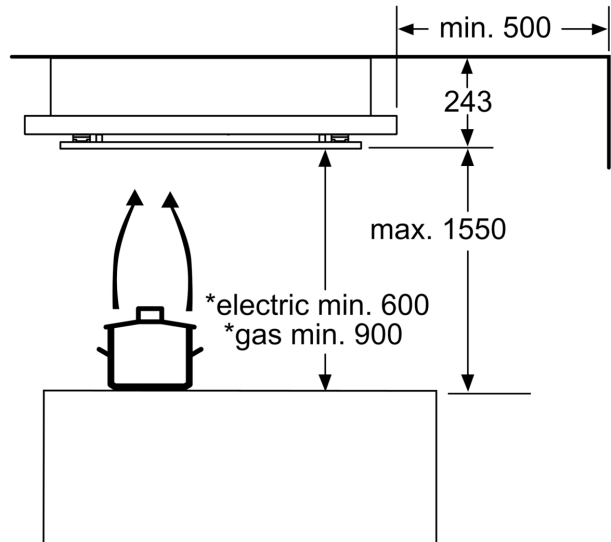

- **Intensive speed setting:** removes strong kitchen odours quickly and effectively.
- **Dishwasher safe aluminum mesh filters**

Technical Data

Typology:Island/Ceiling
 Length electrical supply cord: 0.0 cm
 Minimum distance above an electric hob: 600 mm
 Minimum distance above a gas hob:900 mm
 Net weight: 27.3 kg
 Type of control:Electronic
 Number of speed settings: 3-stages + intensive setting
 Boost position output recirculating: 850.0 m³/h
 Max. air recirculation: 780 m³/h
 Number of lights: 2
 Diameter of air outlet: 150 mm
 Grease filter material:Washable aluminium
 EAN code: 4242002909028
 Connection rating: 192 W
 Fuse protection:16 A
 Voltage: 220-240 V
 Frequency: 50 Hz
 Plug type: no plug (electrical connection by electrician)
 Installation typology: Built-in
 Delay Shut off modes: 30 min

Design

- 100 cm wide
- Brushed steel
- Installation: Ceiling

Features

- Soft touch button control with Electronic display
- 3 power levels & intensive setting
- Automatic intensive revert (6mins)
- Automatic after running (Automatic after running (30 min))
- Rim ventilation
- 2 x 6W LED
- Dimmer function
- Neutral white lights
- 2 removable metal grease filter cassettes
- Filter cover stainless steel, Removable metal grease filters
- Saturation indicator for metal and charcoal filter
- Filter saturation indicator

Performance/technical information

- Suitable for recirculated operation
- Power rating: 192 W
- Dimensions recirculating (HxWxD): 243-243 x 1000 x 700 mm
- Light Intensity: 345 lux
- Colour Temperature: 4000 K

Accessories

- For recirculated extraction charcoal filter (accessory) needed

**Series 6, Ceiling cooker hood, 100
cm, Stainless steel
DID106T50**

measurements in mm

* from upper edge of
pan support

measurements in mm