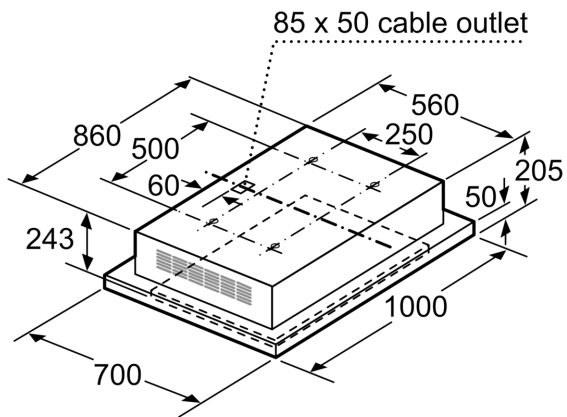

**Series 6, Ceiling cooker hood, 100
cm, Stainless steel
DID106T50**

measurements in mm