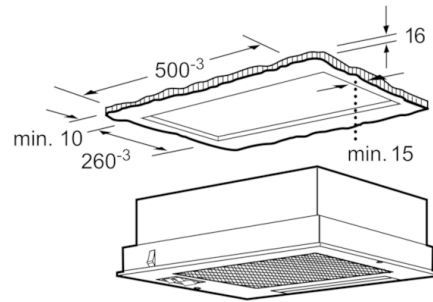

Technical Data

Typology :	Traditional
Approval certificates :	CE, G-Mark, VDE
Length of electrical supply cord (cm) :	130
Required niche size for installation (HxWxD) :	235mm x 500.0mm x 260mm
Minimum distance above an electric hob :	650
Minimum distance above a gas hob :	650
Net weight (kg) :	5.356
Type of control :	mechanical
Number of speed settings :	2-stage_Intensive
Maximum output air extraction (m ³ /h) :	170
Boost position output recirculating (m ³ /h) :	240.0
Boost position air extraction (m ³ /h) :	250
Number of lights (Stck) :	2
Noise level (dB(A) re 1 pW) :	55
Diameter of air outlet (mm) :	120
Grease filter material :	Not washable synthetic
EAN code :	4242002259536
Connection rating (W) :	230
Voltage (V) :	220-240
Frequency (Hz) :	50
Plug type :	GB plug
Installation type :	Built-in

Design

- 53 cm wide
- For installation under an overhead canopy kitchen unit

Features

- Rocker switch control for extractor speeds and light
- 2 power levels & intensive setting
- 2 x halogen light 30W
- Paper grease filter

Optional accessories

- Charcoal odour filter DHZ7304
- Paper grease filter DHZ2100

**Serie | 2, Canopy cooker hood, 53 cm
DHL535BGB**

measurements in mm

measurements in mm

measurements in mm