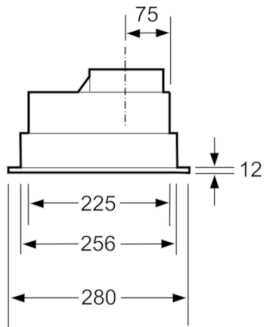

**Serie | 2, Canopy cooker hood, 53 cm
DHL535BGB**

measurements in mm