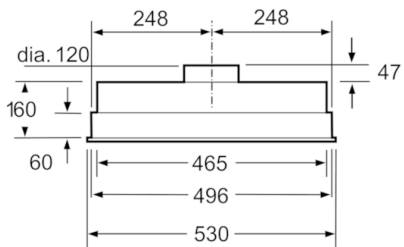

Technical Data

Typology :	Traditional
Approval certificates :	CE, G-Mark, VDE
Length of electrical supply cord (cm) :	130
Required niche size for installation (HxWxD) :	235mm x 500.0mm x 260mm
Minimum distance above an electric hob :	650
Minimum distance above a gas hob :	650
Net weight (kg) :	5.356
Type of control :	mechanical
Number of speed settings :	2-stage_Intensive
Maximum output air extraction (m ³ /h) :	170
Boost position output recirculating (m ³ /h) :	240.0
Boost position air extraction (m ³ /h) :	250
Number of lights (Stck) :	2
Noise level (dB(A) re 1 pW) :	55
Diameter of air outlet (mm) :	120
Grease filter material :	Not washable synthetic
EAN code :	4242002259536
Connection rating (W) :	230
Voltage (V) :	220-240
Frequency (Hz) :	50
Plug type :	GB plug
Installation type :	Built-in

Optional accessories

- Charcoal odour filter DHZ7304
- Paper grease filter DHZ2100

**Serie | 2, Canopy cooker hood, 53 cm
DHL535BGB**

measurements in mm

measurements in mm

measurements in mm