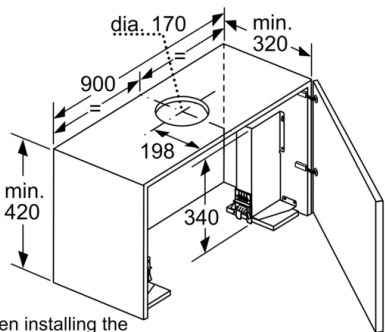

**Serie | 8, Telescopic cooker hood, 90 cm,
Stainless steel
DFS097J50B**

When installing the 90 cm telescopic hood in a 90 cm wide wall-hanging cupboard, the mounting kit is required. The two mounting brackets are screwed onto the right and left of the kitchen unit. Installation in accordance with template.