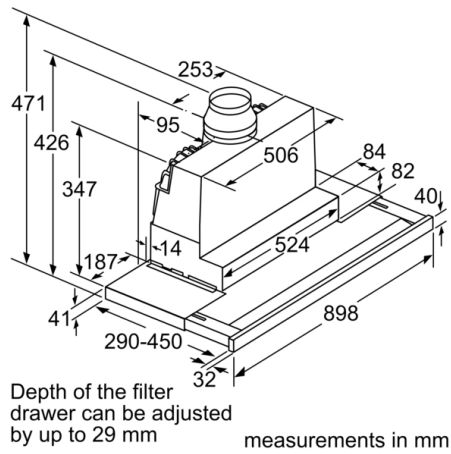

**Serie | 8, Telescopic cooker hood, 90 cm,
Stainless steel
DFS097J50B**

When installing the 90 cm telescopic hood in a 90 cm wide wall-hanging cupboard, the mounting kit is required. The two mounting brackets are screwed onto the right and left of the kitchen unit. Installation in accordance with template.