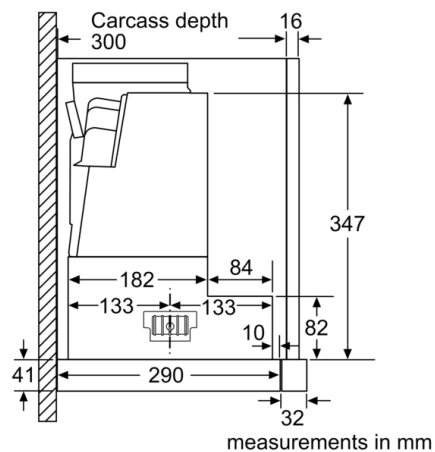

**Serie | 8, Telescopic cooker hood, 90 cm,
Stainless steel
DFS097J50B**

When installing the 90 cm telescopic hood in a 90 cm wide wall-hanging cupboard, the mounting kit is required. The two mounting brackets are screwed onto the right and left of the kitchen unit. Installation in accordance with template.