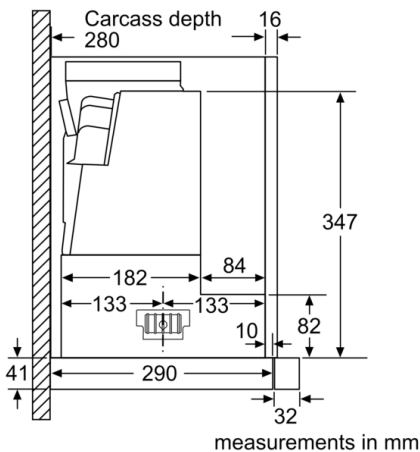

**Serie | 8, Telescopic cooker hood, 90 cm,
Stainless steel
DFS097J50B**

When installing the 90 cm telescopic hood in a 90 cm wide wall-hanging cupboard, the mounting kit is required. The two mounting brackets are screwed onto the right and left of the kitchen unit. Installation in accordance with template.