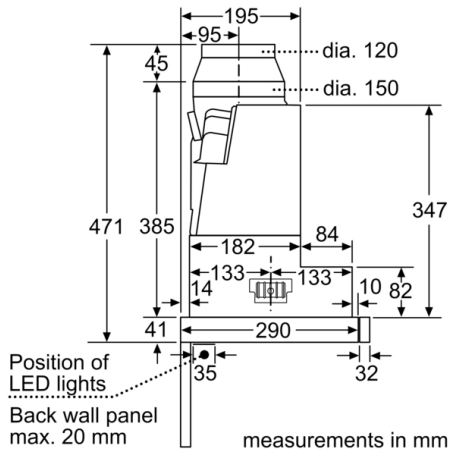

**Serie | 8, Telescopic cooker hood, 90 cm,
Stainless steel
DFS097J50B**

When installing the 90 cm telescopic hood in a 90 cm wide wall-hanging cupboard, the mounting kit is required. The two mounting brackets are screwed onto the right and left of the kitchen unit. Installation in accordance with template.