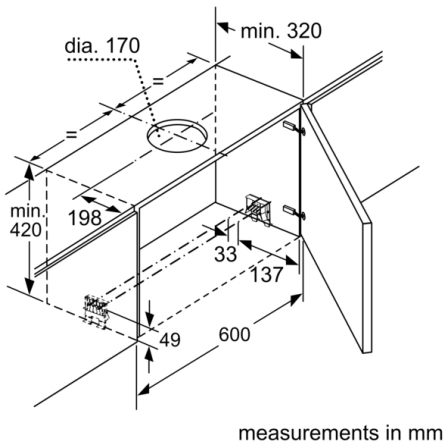

**Serie | 8, Telescopic cooker hood, 90 cm,
Stainless steel
DFS097J50B**

When installing the 90 cm telescopic hood in a 90 cm wide wall-hanging cupboard, the mounting kit is required. The two mounting brackets are screwed onto the right and left of the kitchen unit. Installation in accordance with template.