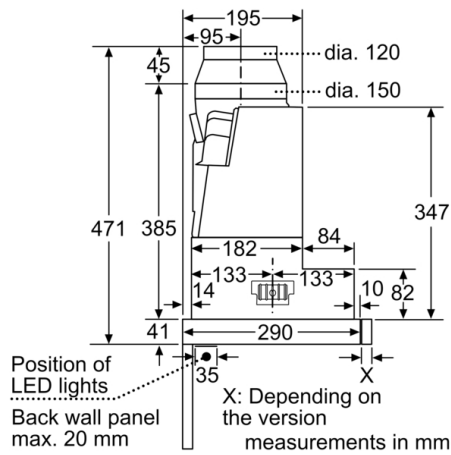

Technical Data

Typology : Pull-out
 Approval certificates : CE, VDE
 Length of electrical supply cord : 175 cm
 Required niche size for installation (HxWxD) : 385mm x 524.0mm x 290mm mm
 Minimum distance above an electric hob : 430 mm
 Minimum distance above a gas hob : 650 mm
 Net weight : 10.7 kg
 Type of control : Electronic
 Maximum output air extraction : 391 m³/h
 Boost position output recirculating : 496 m³/h
 Maximum output recirculating air : 358 m³/h
 Boost position air extraction : 739 m³/h
 Number of lights (Stck) : 2
 Noise level : 54 dB(A) re 1 pW
 Diameter of air outlet : 150 / 120 mm
 Grease filter material : Washable aluminium
 EAN code : 4242002918327
 Connection rating : 146 W
 Fuse protection : 10 A
 Voltage : 220-240 V
 Frequency : 60; 50 Hz
 Plug type : GB plug
 Installation type : Built-in

measurements in mm

measurements in mm

measurements in mm

measurements in mm

**Serie | 4, Telescopic cooker hood, 60 cm,
Silver metallic
DFS067A50B**