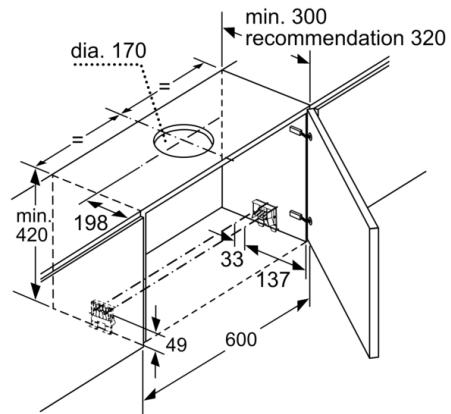

measurements in mm