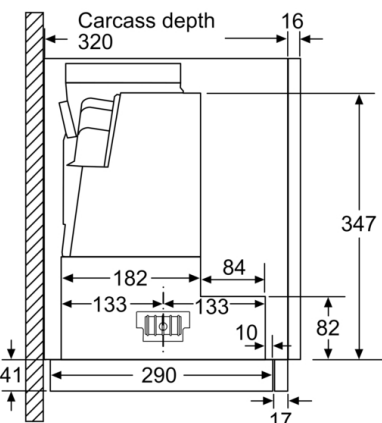

Technical Data

Typology : Pull-out
 Approval certificates : CE, VDE
 Length of electrical supply cord : 175 cm
 Required niche size for installation (HxWxD) : 385mm x 524.0mm x 290mm mm
 Minimum distance above an electric hob : 430 mm
 Minimum distance above a gas hob : 650 mm
 Net weight : 10.7 kg
 Type of control : Electronic
 Maximum output air extraction : 391 m³/h
 Boost position output recirculating : 496 m³/h
 Maximum output recirculating air : 358 m³/h
 Boost position air extraction : 739 m³/h
 Number of lights (Stck) : 2
 Noise level : 54 dB(A) re 1 pW
 Diameter of air outlet : 150 / 120 mm
 Grease filter material : Washable aluminium
 EAN code : 4242002918327
 Connection rating : 146 W
 Fuse protection : 10 A
 Voltage : 220-240 V
 Frequency : 60; 50 Hz
 Plug type : GB plug
 Installation type : Built-in

measurements in mm

measurements in mm

measurements in mm

measurements in mm

**Serie | 4, Telescopic cooker hood, 60 cm,
Silver metallic
DFS067A50B**