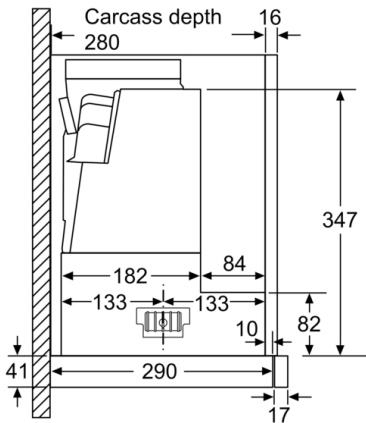

Technical Data

Typology : Pull-out
 Approval certificates : CE, VDE
 Length of electrical supply cord : 175 cm
 Required niche size for installation (HxWxD) : 385mm x 524.0mm x 290mm mm
 Minimum distance above an electric hob : 430 mm
 Minimum distance above a gas hob : 650 mm
 Net weight : 10.7 kg
 Type of control : Electronic
 Maximum output air extraction : 391 m³/h
 Boost position output recirculating : 496 m³/h
 Maximum output recirculating air : 358 m³/h
 Boost position air extraction : 739 m³/h
 Number of lights (Stck) : 2
 Noise level : 54 dB(A) re 1 pW
 Diameter of air outlet : 150 / 120 mm
 Grease filter material : Washable aluminium
 EAN code : 4242002918327
 Connection rating : 146 W
 Fuse protection : 10 A
 Voltage : 220-240 V
 Frequency : 60; 50 Hz
 Plug type : GB plug
 Installation type : Built-in

measurements in mm

measurements in mm

measurements in mm

measurements in mm

**Serie | 4, Telescopic cooker hood, 60 cm,
Silver metallic
DFS067A50B**