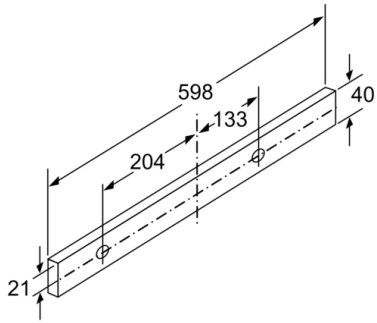

**Serie | 4, Telescopic cooker hood, 60 cm,
Silver metallic
DFS067A50B**

measurements in mm