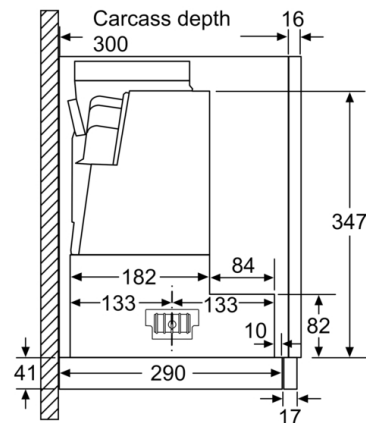

Technical Data

Typology : Pull-out
 Approval certificates : CE, VDE
 Length of electrical supply cord : 175 cm
 Required niche size for installation (HxWxD) : 385mm x 524.0mm x 290mm mm
 Minimum distance above an electric hob : 430 mm
 Minimum distance above a gas hob : 650 mm
 Net weight : 10.7 kg
 Type of control : Electronic
 Maximum output air extraction : 391 m³/h
 Boost position output recirculating : 496 m³/h
 Maximum output recirculating air : 358 m³/h
 Boost position air extraction : 739 m³/h
 Number of lights (Stck) : 2
 Noise level : 54 dB(A) re 1 pW
 Diameter of air outlet : 150 / 120 mm
 Grease filter material : Washable aluminium
 EAN code : 4242002918327
 Connection rating : 146 W
 Fuse protection : 10 A
 Voltage : 220-240 V
 Frequency : 60; 50 Hz
 Plug type : GB plug
 Installation type : Built-in

measurements in mm

measurements in mm

measurements in mm

measurements in mm

**Serie | 4, Telescopic cooker hood, 60 cm,
Silver metallic
DFS067A50B**