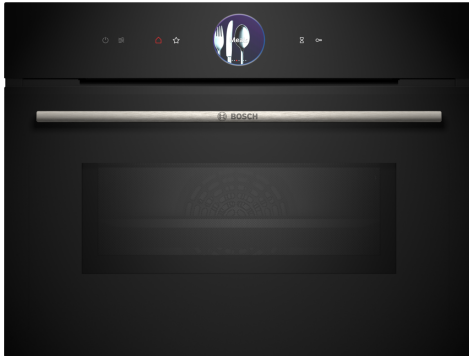

**Series 8, Built-in compact oven with microwave function, 60 x 45 cm, Black
CMG7761B1B**

The compact microwave oven with Digital Control Ring and TFT-touchdisplay: enables you to achieve perfect baking and roasting results very quickly. Home Connect for control via the App.

- **Digital Control Ring:** simple and intuitive oven control.
- **TFT Touch Display Plus:** intuitive control with the Digital Control Ring and enlarged TFT touchscreen
- **4D Hotair:** even heat distribution for perfect results.
- **Hotair Gentle:** saves energy while baking and roasting.
- **Oven Assistant with Voice Control:** easily set the right programme.

Level independent telescopic rails

- 3 shelf positions

Design

- Touch controls
- Digital Control Ring
- Cavity inner surface: enamel anthracite

Cleaning

- Pyrolytic self-cleaning function
- hydrolyse program