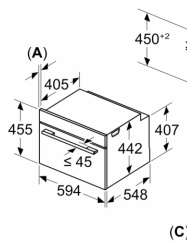

**Series 8, Built-in compact oven with
microwave function, 60 x 45 cm,
Black
CMG7761B1B**

Measurements in mm