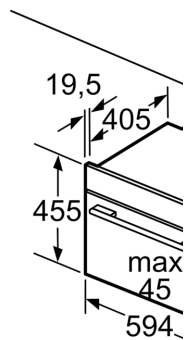

Technical information

- Power cord length 150 cm Cable length
- Nominal voltage: 220 - 240 V
- Total connected load electric: 3.6 KW

Performance/technical information

- Appliance dimension (hxwxd): 455 mm x 594 mm x 548 mm
- Niche dimension (hxwxd): 450 mm - 455 mm x 560 mm - 568 mm x 550 mm
- Please refer to the dimensions provided in the installation manual

**Series 8, Built-in compact oven with
microwave function, 60 x 45 cm,
Black
CMG7761B1B**

Measurements in mm

Installation
other
Air e:

min

A: Air

Installation w

If the compac
underneath a
thicknesses (
necessary) m