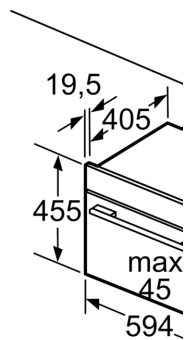

Installation
other
Air e:

min

A: Air

Installation w

If the compac
underneath a
thicknesses (n
necessary) m