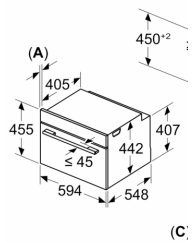

Technical information

- Power cord length 150 cm Cable length
- Nominal voltage: 220 - 240 V
- Total connected load electric: 3.6 KW

Performance/technical information

- Appliance dimension (hxwxh): 455 mm x 594 mm x 548 mm
- Niche dimension (hxwxh): 450 mm - 455 mm x 560 mm - 568 mm x

550 mm

- Please refer to the dimensions provided in the installation manual

**Series 8, Built-in compact oven with
microwave function, 60 x 45 cm,
Black
CMG7241B1B**

Measurements in mm

Installation
other
Air e: