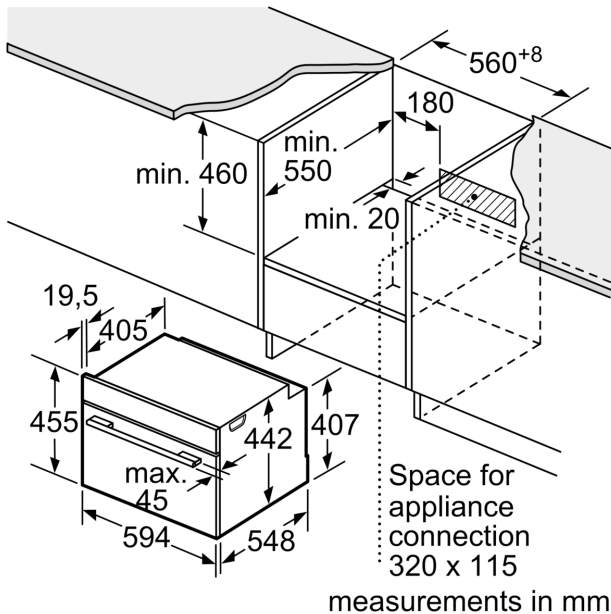

Technical Data

Type of micro-wave oven:MW-Combi
 Type of control:Electronic
 Dimensions:455 x 594 x 548 mm
 Cavity dimensions:237.0 x 480 x 392.0 mm
 Length electrical supply cord:150.0 cm
 Net weight:35.3 kg
 Gross weight:37.6 kg
 EAN code:4242002807454
 Max. microwave power level:900 W
 Connection rating:3600 W
 Fuse protection:16 A
 Voltage:220-240 V
 Frequency:60; 50 Hz
 Plug type:Gardy plug w/ earthing
 Included accessories:1 x combination grid, 1 x universal pan

Included accessories

1 x combination grid, 1 x universal pan

Optional accessories

HEZ915003 Glass roasting dish, 5,4 L, HEZG0AS00 Connecting cable 3m, HEZ327000 Pizza stone, HEZ530000 Half tray, HEZ531010 Baking tray, non-stick ceramic coated, HEZ532010 Universal pan, non-stick ceramic coated, HEZ617000 Pizza pan, enamelled, HEZ625071 Grill tray, anthracite, HEZ631070 Baking tray, enamelled, HEZ632070 Multipurpose pan, enamelled, HEZ634080 Baking and roasting grid (microwave), HEZ636000 Glass pan, HEZ660050 Cover Strip, HEZ660060 Strip, HEZ664000 Baking and roasting grid (steam)

**Series 8, Built-in compact oven with
microwave function, 60 x 45 cm,
Stainless steel
CMG656BS1**

Installation with a hob.

If the compact appliance will be installed underneath a hob, the following worktop thicknesses (including substructure if necessary) must be taken into account.

Hob type	min. worktop thickness	
	fitted	flush
Induction hob	42 mm	43 mm
Full surface Induction hob	52 mm	53 mm
Gas hob	32 mm	43 mm
Electric hob	32 mm	35 mm