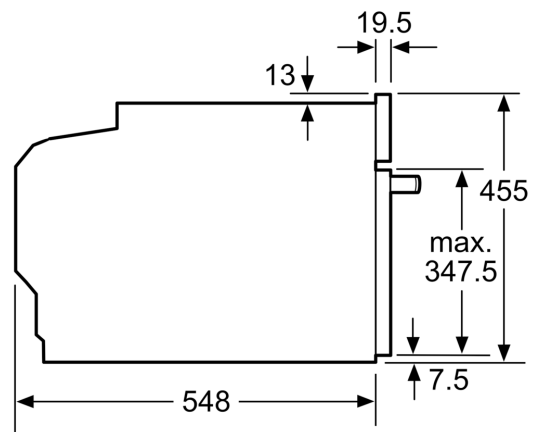

**Series 8, Built-in compact oven with
microwave function, 60 x 45 cm,
Stainless steel
CMG656BS1**