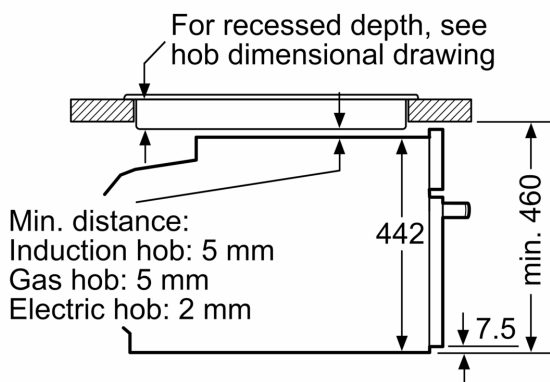

Technical Data

Type of micro-wave oven:MW-Combi
 Type of control:Electronic
 Dimensions:455 x 594 x 548 mm
 Cavity dimensions:237.0 x 480 x 392.0 mm
 Length electrical supply cord:150.0 cm
 Net weight:35.3 kg
 Gross weight:37.6 kg
 EAN code:4242002807454
 Max. microwave power level:900 W
 Connection rating:3600 W
 Fuse protection:16 A
 Voltage:220-240 V
 Frequency:60; 50 Hz
 Plug type:Gardy plug w/ earthing
 Included accessories:1 x combination grid, 1 x universal pan

Included accessories

1 x combination grid, 1 x universal pan

Optional accessories

HEZ915003 Glass roasting dish, 5,4 L, HEZG0AS00 Connecting cable 3m, HEZ327000 Pizza stone, HEZ530000 Half tray, HEZ531010 Baking tray, non-stick ceramic coated, HEZ532010 Universal pan, non-stick ceramic coated, HEZ617000 Pizza pan, enamelled, HEZ625071 Grill tray, anthracite, HEZ631070 Baking tray, enamelled, HEZ632070 Multipurpose pan, enamelled, HEZ634080 Baking and roasting grid (microwave), HEZ636000 Glass pan, HEZ660050 Cover Strip, HEZ660060 Strip, HEZ664000 Baking and roasting grid (steam)

**Series 8, Built-in compact oven with
microwave function, 60 x 45 cm,
Stainless steel
CMG656BS1**

Installation with a hob.

If the compact appliance will be installed underneath a hob, the following worktop thicknesses (including substructure if necessary) must be taken into account.

Hob type	min. worktop thickness	
	fitted	flush
Induction hob	42 mm	43 mm
Full surface Induction hob	52 mm	53 mm
Gas hob	32 mm	43 mm
Electric hob	32 mm	35 mm