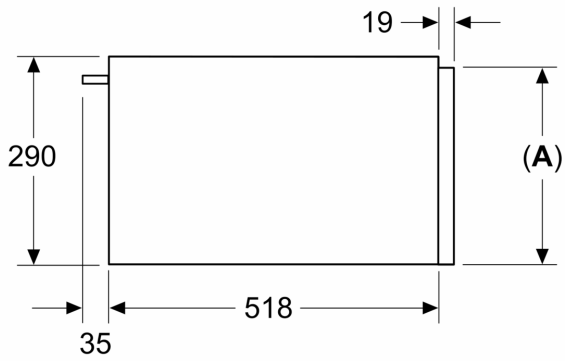

**Series 8, Built-in warming drawer, 60
x 29 cm, Black
BID7101B1B**

Measurements in mm