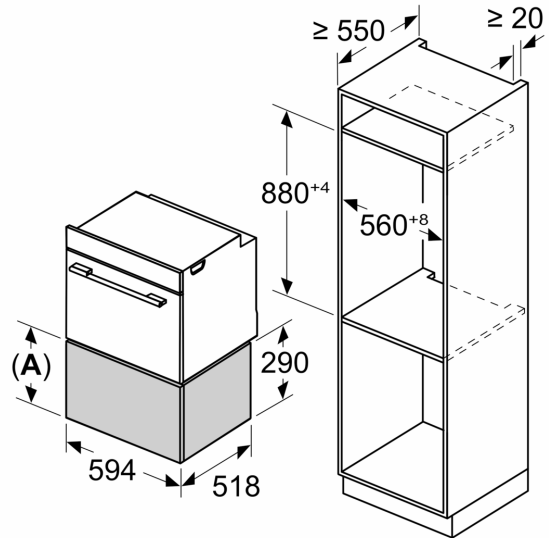

#### **Performance/technical information**

- Appliance dimension (hxwxh): 290 mm x 594 mm x 518 mm
- Niche dimension (hxwxh): 290 mm x 560 mm - 568 mm x 550 mm
- In case of installation under the worktop, installation accessory spare part no. 9001698838 is needed.
- Please refer to the dimensions provided in the installation manual

**Series 8, Built-in warming drawer, 60  
x 29 cm, Black  
BID7101B1B**

Measurements in mm

**A: 287.5 mm**  
Ovens with appliance height of 595 mm can be installed above the warming drawer without an intermediate floor

Measurements in mm

**A: 287.5 mm**