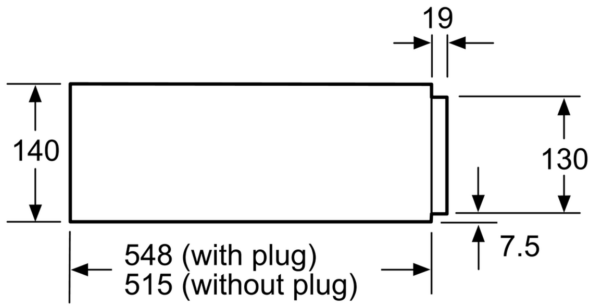

**Series 8, Built-in warming drawer, 60
x 14 cm, Black
BIC630NB1B**