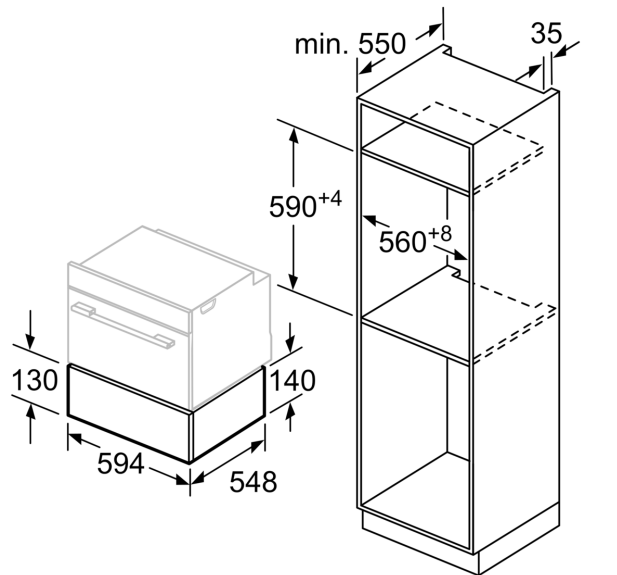

---

Built-in / Free-standing: ..... Built-in  
 Maximum number of plates: ..... 12  
 Maximum number of espresso cups: ..... 64  
 Dimensions: ..... 140x594x548 mm  
 Dimensions of the packed product (HxWxD): ..... 210 x 650 x 670 mm  
 Min. required niche size for installation (HxWxD): .... 140 x 560 x 550 mm  
 EAN code: ..... 4242002897721  
 Fuse protection: ..... 10 A  
 Voltage: ..... 220-240 V  
 Frequency: ..... 60; 50 Hz  
 Plug type: ..... GB plug

**Technical information**

- Cavity volume: 20 l
- Power cord length 150 cm Cable length
- Total connected load electric: 0.81 KW
- Nominal voltage: 220 - 240 V
- Appliance dimension (hxwxd): 140 mm x 594 mm x 548 mm
- Niche dimension (hxwxd): 140 mm x 560 mm - 568 mm x 550 mm
- Please refer to the dimensions provided in the installation manual

**Series 8, Built-in warming drawer, 60  
x 14 cm, Black  
BIC630NB1B**

Compact ovens with an appliance height of 455 mm can be installed above a warming drawer. An intermediate floor is not required.

measurements in mm

measurements in mm