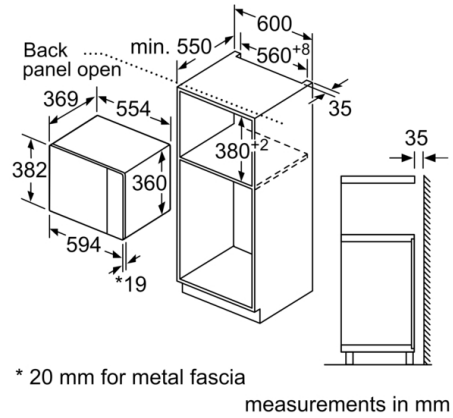

**Series 6, Built-in microwave oven, 59 x 38 cm, Stainless steel
BFL554MS0B**