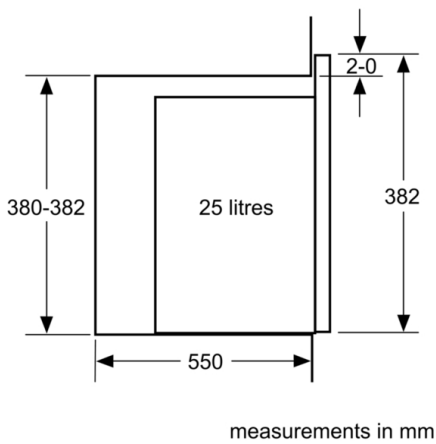

**Series 6, Built-in microwave oven, 59 x 38 cm, Stainless steel
BFL554MS0B**