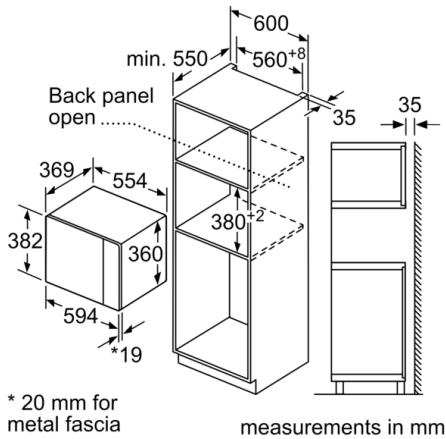

**Series 6, Built-in microwave oven, 59 x 38 cm, Stainless steel
BFL554MS0B**