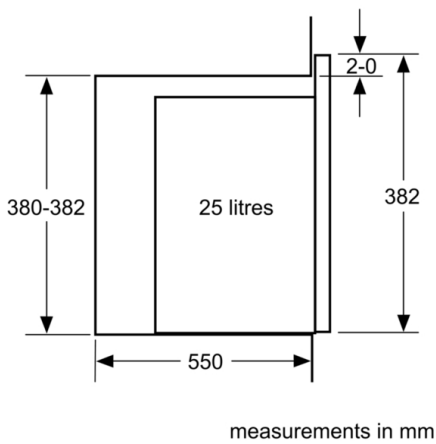

**Serie | 4, Built-in microwave oven, 59 x 38 cm, Black
BFL553MB0B**