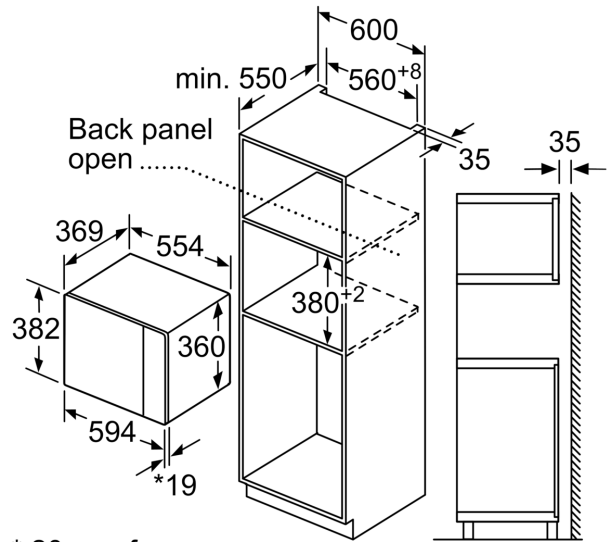

Type of micro-wave oven:	MW only
Type of control:	Electronic
Dimensions:	382 x 594 x 388 mm
Cavity dimensions:	208.0 x 328.0 x 369.0 mm
Length electrical supply cord:	130.0 cm
Net weight:	18.0 kg
Gross weight:	21.1 kg
EAN code:	4242005066308
Max. microwave power level:	900 W
Connection rating:	1450 W
Fuse protection:	10 A
Voltage:	230-240 V
Frequency:	50 Hz
Plug type:	GB plug

Design

- LED Display, red display
- Side opening door, left hinged
- 31.5 cm Glass turntable
- Cavity inner surface: stainless steel

Features

- Automatic safety switch off
- Door contact switch
- AutoPilot, 7
- LED light
- Integral cooling fan

- Cavity volume: 25 l
- 130 cm Cable length
- Total connected load electric: 1.45 KW
- Nominal voltage: 230 - 240 V
- Appliance dimension (hxwxd): 382 mm x 594 mm x 388 mm
- Niche dimension (hxwxd): 380 mm - 382 mm x 560 mm - 568 mm x 550 mm
- Please refer to the dimensions provided in the installation manual

**Series 4, Built-in microwave oven, 59
x 38 cm, Black
BFL553MB0B**

Microwave,
corner installation

Measurements in mm

* 20 mm for
metal fascia

measurements in mm

* 20 mm for metal fascia

measurements in mm

measurements in mm