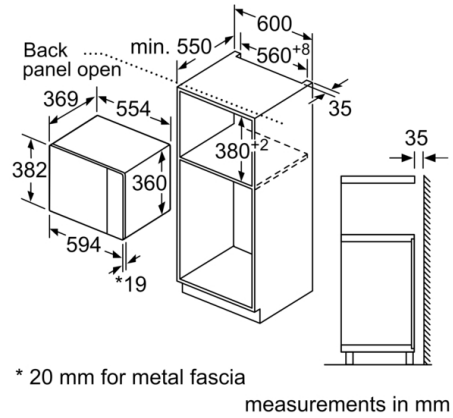

**Serie | 4, Built-in microwave oven, 59 x 38 cm, Black
BFL553MB0B**