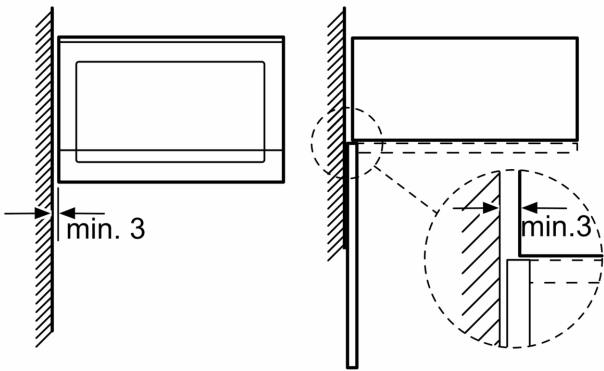

Type of micro-wave oven:	MW only
Type of control:	Electronic
Dimensions:	382 x 594 x 388 mm
Cavity dimensions:	208.0 x 328.0 x 369.0 mm
Length electrical supply cord:	130.0 cm
Net weight:	18.0 kg
Gross weight:	21.1 kg
EAN code:	4242005066308
Max. microwave power level:	900 W
Connection rating:	1450 W
Fuse protection:	10 A
Voltage:	230-240 V
Frequency:	50 Hz
Plug type:	GB plug

Design

- LED Display, red display
- Side opening door, left hinged
- 31.5 cm Glass turntable
- Cavity inner surface: stainless steel

Features

- Automatic safety switch off
- Door contact switch
- AutoPilot, 7
- LED light
- Integral cooling fan

- Cavity volume: 25 l
- 130 cm Cable length
- Total connected load electric: 1.45 KW
- Nominal voltage: 230 - 240 V
- Appliance dimension (hxwxd): 382 mm x 594 mm x 388 mm
- Niche dimension (hxwxd): 380 mm - 382 mm x 560 mm - 568 mm x 550 mm
- Please refer to the dimensions provided in the installation manual

**Series 4, Built-in microwave oven, 59
x 38 cm, Black
BFL553MB0B**

Microwave,
corner installation

Measurements in mm

* 20 mm for
metal fascia

measurements in mm

* 20 mm for metal fascia

measurements in mm

measurements in mm