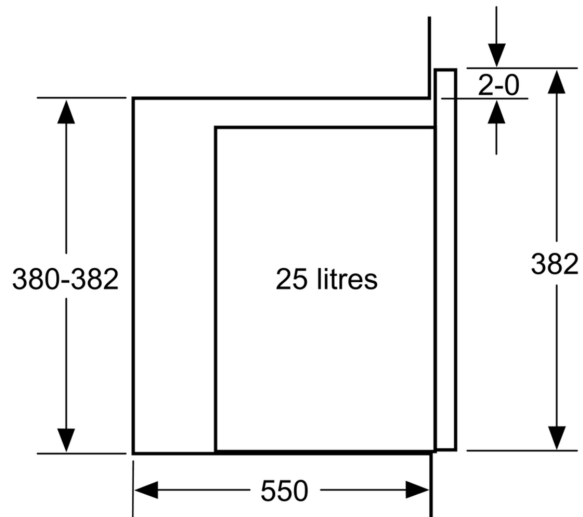

Type of micro-wave oven:	MW only
Type of control:	Electronic
Dimensions:	382 x 594 x 388 mm
Cavity dimensions:	208.0 x 328.0 x 369.0 mm
Length electrical supply cord:	130.0 cm
Net weight:	18.0 kg
Gross weight:	21.1 kg
EAN code:	4242005066308
Max. microwave power level:	900 W
Connection rating:	1450 W
Fuse protection:	10 A
Voltage:	230-240 V
Frequency:	50 Hz
Plug type:	GB plug

- Cavity volume: 25 l
- 130 cm Cable length
- Total connected load electric: 1.45 KW
- Nominal voltage: 230 - 240 V
- Appliance dimension (hxwxd): 382 mm x 594 mm x 388 mm
- Niche dimension (hxwxd): 380 mm - 382 mm x 560 mm - 568 mm x 550 mm
- Please refer to the dimensions provided in the installation manual

**Series 4, Built-in microwave oven, 59
x 38 cm, Black
BFL553MB0B**

Microwave,
corner installation

Measurements in mm

* 20 mm for
metal fascia

measurements in mm

* 20 mm for metal fascia

measurements in mm

measurements in mm