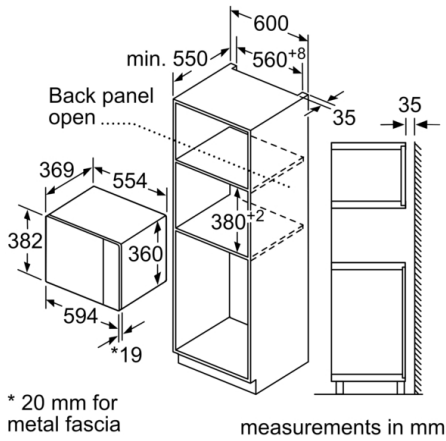

**Serie | 4, Built-in microwave oven, 59 x 38 cm, Black
BFL553MB0B**