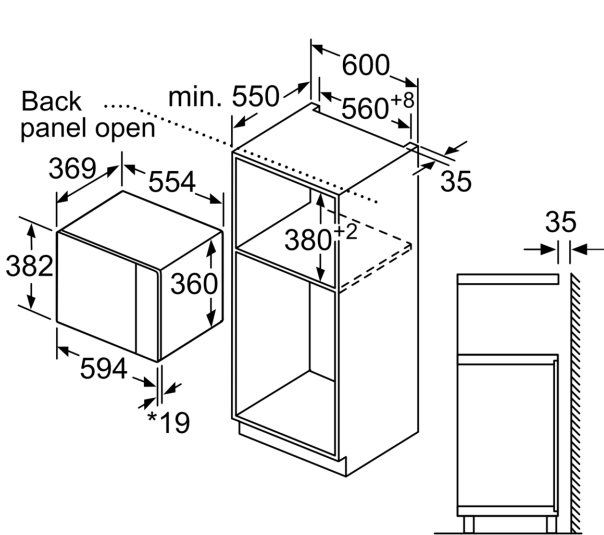

Type of micro-wave oven:	MW only
Type of control:	Electronic
Dimensions:	382 x 594 x 388 mm
Cavity dimensions:	208.0 x 328.0 x 369.0 mm
Length electrical supply cord:	130.0 cm
Net weight:	18.0 kg
Gross weight:	21.1 kg
EAN code:	4242005066308
Max. microwave power level:	900 W
Connection rating:	1450 W
Fuse protection:	10 A
Voltage:	230-240 V
Frequency:	50 Hz
Plug type:	GB plug

Design

- LED Display, red display
- Side opening door, left hinged
- 31.5 cm Glass turntable
- Cavity inner surface: stainless steel

Features

- Automatic safety switch off
- Door contact switch
- AutoPilot, 7
- LED light
- Integral cooling fan

- Cavity volume: 25 l
- 130 cm Cable length
- Total connected load electric: 1.45 KW
- Nominal voltage: 230 - 240 V
- Appliance dimension (hxwxd): 382 mm x 594 mm x 388 mm
- Niche dimension (hxwxd): 380 mm - 382 mm x 560 mm - 568 mm x 550 mm
- Please refer to the dimensions provided in the installation manual

**Series 4, Built-in microwave oven, 59
x 38 cm, Black
BFL553MB0B**

Microwave,
corner installation

Measurements in mm

* 20 mm for
metal fascia

measurements in mm

* 20 mm for metal fascia

measurements in mm

measurements in mm