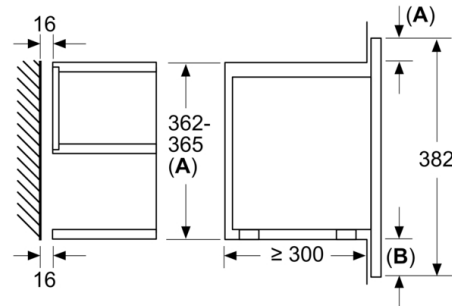

Technical Data

Type of micro-wave oven : MW+Grill function
Type of control : Electronic
Color / Material Front : Stainless steel
Cavity dimensions : 220 x 350 x 270 mm
Approval certificates : CE, E17D UKCA marking, VDE
Length of electrical supply cord : 150 cm
Net weight : 18.7 kg
Gross weight : 20.9 kg
EAN code : 4242002813721
Maximum micro-wave power : 900 W
Connection rating : 1990 W
Fuse protection : 10 A
Voltage : 220-240 V
Frequency : 50; 60 Hz
Plug type : GB plug
Cavity dimensions : 220 x 350 x 270 mm

- 1 x Glass tray, 1 x grid

Performance/technical information

- Cavity volume: 21 l
- Power cord length 150 cm Cable length
- Total connected load electric: 1.99 KW
- Nominal voltage: 220 - 240 V
- Appliance dimension (hxwxd): 382 mm x 594 mm x 318 mm
- Niche dimension (hxwxd): 362 mm - 382 mm x 560 mm - 568 mm x 300 mm
- For installation into a 60 cm wide wall unit, installation in tall housing
- Please refer to the dimensions provided in the installation manual

**Serie | 8, Built-in microwave oven, 60 x 38 cm, Stainless steel
BEL634GS1B**

measurements in mm

A: Back panel open

measurements in mm

A: Overhang at top:
 Recess 362: 6 mm
 Recess 365: 3 mm
 B: Overhang at bottom: 14 mm

measurements in mm