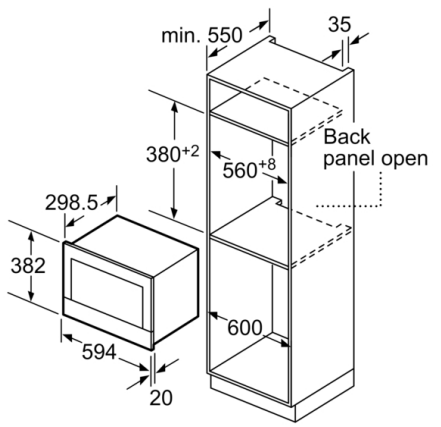

- 1 x Glass tray, 1 x grid

Performance/technical information

- Cavity volume: 21 l
- Power cord length 150 cm Cable length
- Total connected load electric: 1.99 KW
- Nominal voltage: 220 - 240 V
- Appliance dimension (hxwxd): 382 mm x 594 mm x 318 mm
- Niche dimension (hxwxd): 362 mm - 382 mm x 560 mm - 568 mm x 300 mm
- For installation into a 60 cm wide wall unit, installation in tall housing
- Please refer to the dimensions provided in the installation manual

**Serie | 8, Built-in microwave oven, 60 x 38 cm, Stainless steel
BEL634GS1B**

measurements in mm

A: Back panel open

measurements in mm

A: Overhang at top:
 Recess 362: 6 mm
 Recess 365: 3 mm
 B: Overhang at bottom: 14 mm

measurements in mm