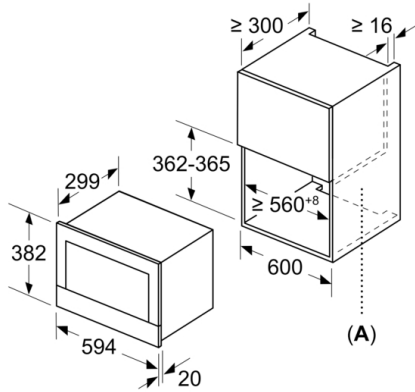

Programmes/functions

- 900 W maximum microwave power and the following options 180 W, 360 W, 600 W, 90 W, 900 W
- 1.3 KW grill function
- Grill and microwave power levels 90 W, 180 W, 360 W combinable

Accessories

- 1 x Glass tray, 1 x grid

Performance/technical information

- Cavity volume: 21 l
- Power cord length 150 cm Cable length
- Total connected load electric: 1.99 KW
- Nominal voltage: 220 - 240 V
- Appliance dimension (hxwxd): 382 mm x 594 mm x 318 mm
- Niche dimension (hxwxd): 362 mm - 382 mm x 560 mm - 568 mm x 300 mm
- For installation into a 60 cm wide wall unit, installation in tall housing
- Please refer to the dimensions provided in the installation manual

**Serie | 8, Built-in microwave oven, 60 x 38 cm, Stainless steel
BEL634GS1B**

measurements in mm

A: Back panel open

measurements in mm

A: Overhang at top:
 Recess 362: 6 mm
 Recess 365: 3 mm
 B: Overhang at bottom: 14 mm