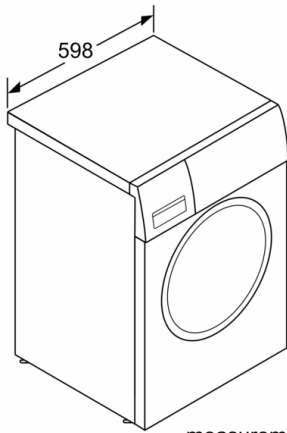

**Technical Data**

Built-in / Free-standing : Free-standing  
 Door hinge : Left  
 Color / Material body : silver inox  
 Length electrical supply cord : 160 cm  
 Height for building under : 848.00 mm  
 Height of the product : 848 mm  
 Dimensions of the product : 848 x 598 x 590 mm  
 Wheels : No  
 Net weight : 68.954 kg  
 Drum volume : 63 l  
 Main colour of product : silver inox  
 Door Frame : silver inox  
 Noise level washing : 50 dB(A) re 1 pW  
 Connection Rating : 2300 W  
 Fuse protection : 10 A  
 Voltage : 220-240 V  
 Frequency : 50 Hz  
 Energy Star Qualified : No  
 Cord Included : No  
 Plug type : GARDY plug w/ earthing  
 Length of drain hose (in) : 59.05  
 Length of supply hose (in) : 59.05  
 Appliance Dimensions (h x w x d) (inches) : x x  
 Dimensions of the packed product : 34.05 x 24.40 x 26.57  
 Net weight : 152.000 lbs  
 Gross weight : 154.000 lbs  
 Length of drain hose : 150.00 cm  
 Length of supply hose : 150.00 cm  
 Dimensions of the packed product (HxWxD) : 865 x 675 x 620 mm  
 Gross weight : 69.9 kg  
 Connection Rating : 2300 W  
 Fuse protection : 10 A  
 Voltage : 220-240 V  
 Frequency : 50 Hz  
 Approval certificates : CE, VDE  
 Water protection system : Multiple water protection  
 Number of Options : 7  
 Maximum spin speed : 1200 rpm  
 Spin speed options : Variable  
 Digital countdown indicator : Yes  
 Progress indicator : LED-display

**Technical Information**

- Dimensions (H x W x D): 84.8 cm x 59.8 cm x 59.0 cm
- Slide-under height of 85cm

**Serie | 4, washing machine, frontloader  
fullsize, 8 kg, 1200 rpm  
WAK2428SEG**

---

measurements in mm