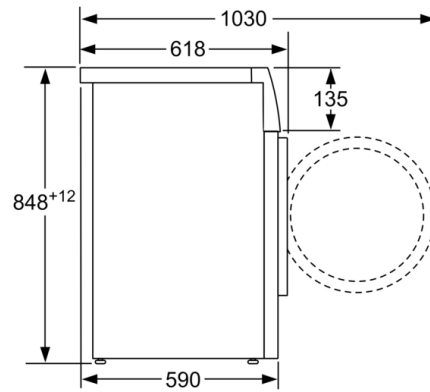

---

**Technical Data**

Built-in / Free-standing : Free-standing  
Door hinge : Left  
Color / Material body : Silver inox  
Length electrical supply cord : 160 cm  
Height for building under : 848.00 mm  
Height of the product : 848 mm  
Dimensions of the product : 848 x 598 x 590 mm  
Wheels : No  
Net weight : 66.4 kg  
Drum volume : 63 l  
Main colour of product : Silver inox  
Noise level washing : 52 dB(A) re 1 pW  
Connection Rating : 2300 W  
Fuse protection : 10 A  
Voltage : 220-240 V  
Frequency : 50 Hz  
Energy Star Qualified : No  
Cord included : No  
Plug type : GARDY plug w/ earthing  
Length of supply hose (in) : 59.05  
Dimensions of the packed product : 34.25 x 24.80 x 26.37  
Net weight : 146.000 lbs  
Gross weight : 149.000 lbs  
Length of drain hose : 150.00 cm  
Length of supply hose : 150.00 cm  
Dimensions of the packed product (HxWxD) : 870 x 670 x 630 mm  
Gross weight : 67.4 kg  
Connection Rating : 2300 W  
Fuse protection : 10 A  
Voltage : 220-240 V  
Frequency : 50 Hz  
Water protection system : Multiple water protection  
Number of Options : 4  
Spin speed options : Variable  
Digital countdown indicator : Yes  
Progress indicator : LED-display

#### Technical Information

- Dimensions (H x W x D): 84.8 cm x 59.8 cm x 59.0 cm
- Slide-under height of 85cm

**Series 2, washing machine, frontloader  
fullsize, 8 kg, ,  
WAJ2018SEG**

measurements in mm

measurements in mm