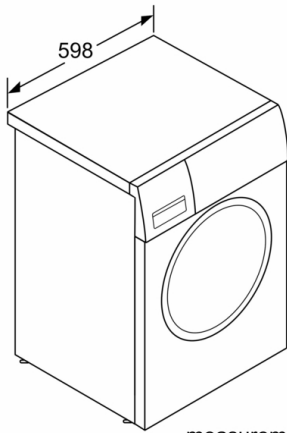

---

**Technical Data**

Built-in / Free-standing : Free-standing  
Door hinge : Left  
Color / Material body : Silver inox  
Length electrical supply cord : 160 cm  
Height for building under : 848.00 mm  
Height of the product : 848 mm  
Dimensions of the product : 848 x 598 x 590 mm  
Wheels : No  
Net weight : 66.4 kg  
Drum volume : 63 l  
Main colour of product : Silver inox  
Noise level washing : 52 dB(A) re 1 pW  
Connection Rating : 2300 W  
Fuse protection : 10 A  
Voltage : 220-240 V  
Frequency : 50 Hz  
Energy Star Qualified : No  
Cord included : No  
Plug type : GARDY plug w/ earthing  
Length of supply hose (in) : 59.05  
Dimensions of the packed product : 34.25 x 24.80 x 26.37  
Net weight : 146.000 lbs  
Gross weight : 149.000 lbs  
Length of drain hose : 150.00 cm  
Length of supply hose : 150.00 cm  
Dimensions of the packed product (HxWxD) : 870 x 670 x 630 mm  
Gross weight : 67.4 kg  
Connection Rating : 2300 W  
Fuse protection : 10 A  
Voltage : 220-240 V  
Frequency : 50 Hz  
Water protection system : Multiple water protection  
Number of Options : 4  
Spin speed options : Variable  
Digital countdown indicator : Yes  
Progress indicator : LED-display

#### Technical Information

- Dimensions (H x W x D): 84.8 cm x 59.8 cm x 59.0 cm
- Slide-under height of 85cm

**Series 2, washing machine, frontloader  
fullsize, 8 kg, ,  
WAJ2018SEG**

measurements in mm