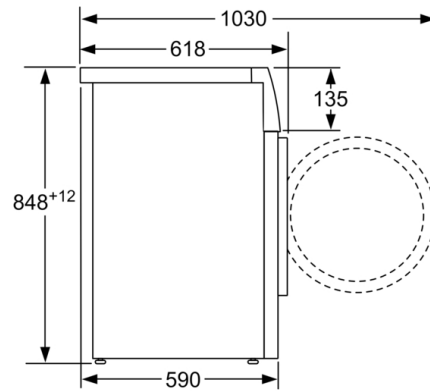

**Technical Data**

Built-in / Free-standing : Free-standing  
 Door hinge : Left  
 Color / Material body : White  
 Length electrical supply cord : 160 cm  
 Height for building under : 848.00 mm  
 Height of the product : 848 mm  
 Dimensions of the product : 848 x 598 x 590 mm  
 Wheels : No  
 Net weight : 67.5 kg  
 Drum volume : 63 l  
 Main colour of product : White  
 Door Frame : white-black grey  
 Noise level washing : 52 dB(A) re 1 pW  
 Connection Rating : 2300 W  
 Fuse protection : 10 A  
 Voltage : 220-240 V  
 Frequency : 50 Hz  
 Energy Star Qualified : No  
 Cord Included : No  
 Plug type : GARDY plug w/ earthing  
 Length of drain hose (in) : 59.05  
 Length of supply hose (in) : 59.05  
 Appliance Dimensions (h x w x d) (inches) : x x  
 Dimensions of the packed product : 33.85 x 25.19 x 26.37  
 Net weight : 149.000 lbs  
 Gross weight : 151.000 lbs  
 Length of drain hose : 150.00 cm  
 Length of supply hose : 150.00 cm  
 Dimensions of the packed product (HxWxD) : 860 x 670 x 640 mm  
 Gross weight : 68.5 kg  
 Connection Rating : 2300 W  
 Fuse protection : 10 A  
 Voltage : 220-240 V  
 Frequency : 50 Hz  
 Approval certificates : CE, VDE  
 Water protection system : Multiple water protection  
 Number of Options : 4  
 Spin speed options : Variable  
 Digital countdown indicator : Yes  
 Progress indicator : LED-display

#### Technical Information

- Dimensions (H x W x D): 84.8 cm x 59.8 cm x 59.0 cm
- Slide-under height of 85cm

**Serie | 2, washing machine, frontloader**  
**fullsize, 8 kg, 1000 rpm**  
**WAJ20180EG**

measurements in mm

measurements in mm