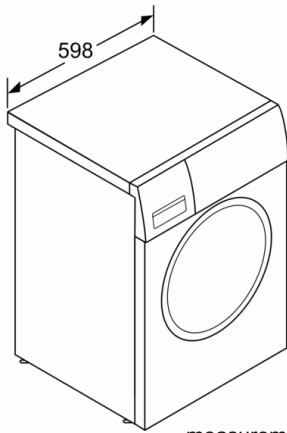

**Technical Data**

Built-in / Free-standing : Free-standing  
 Door hinge : Left  
 Color / Material body : White  
 Length electrical supply cord : 160 cm  
 Height for building under : 848.00 mm  
 Height of the product : 848 mm  
 Dimensions of the product : 848 x 598 x 590 mm  
 Wheels : No  
 Net weight : 67.5 kg  
 Drum volume : 63 l  
 Main colour of product : White  
 Door Frame : white-black grey  
 Noise level washing : 52 dB(A) re 1 pW  
 Connection Rating : 2300 W  
 Fuse protection : 10 A  
 Voltage : 220-240 V  
 Frequency : 50 Hz  
 Energy Star Qualified : No  
 Cord Included : No  
 Plug type : GARDY plug w/ earthing  
 Length of drain hose (in) : 59.05  
 Length of supply hose (in) : 59.05  
 Appliance Dimensions (h x w x d) (inches) : x x  
 Dimensions of the packed product : 33.85 x 25.19 x 26.37  
 Net weight : 149.000 lbs  
 Gross weight : 151.000 lbs  
 Length of drain hose : 150.00 cm  
 Length of supply hose : 150.00 cm  
 Dimensions of the packed product (HxWxD) : 860 x 670 x 640 mm  
 Gross weight : 68.5 kg  
 Connection Rating : 2300 W  
 Fuse protection : 10 A  
 Voltage : 220-240 V  
 Frequency : 50 Hz  
 Approval certificates : CE, VDE  
 Water protection system : Multiple water protection  
 Number of Options : 4  
 Spin speed options : Variable  
 Digital countdown indicator : Yes  
 Progress indicator : LED-display

#### Technical Information

- Dimensions (H x W x D): 84.8 cm x 59.8 cm x 59.0 cm
- Slide-under height of 85cm

**Serie | 2, washing machine, frontloader**  
**fullsize, 8 kg, 1000 rpm**  
**WAJ20180EG**

measurements in mm