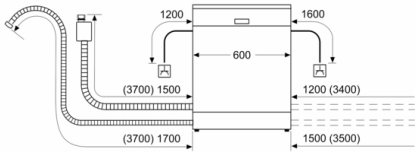

Technical Data

Energy Efficiency Class (Regulation (EU) 2017/1369): F
 Energy Consumption for 100 cycles Eco Programme (EU 2017/1369): 102 kWh
 Maximum number of place settings (EU 2017/1369): 12
 The water consumption of the eco programme in liters per cycle (EU 2017/1369): 12.0 l
 Programme duration (EU 2017/1369): 3:30 h
 Airborne acoustical noise emissions (EU 2017/1369): 50 dB(A) re 1 pW
 Airborne acoustical noise emission class (EU 2017/1369): C
 Cleaning performance: A
 Water consumption: 12.0 l
 Total annual energy consumption 220 days: 224 kWh
 Total annual water consumption 220 days: 2640 l
 Built-in / Free-standing: Free-standing
 Removable top: Yes
 Door panel options: Not possible
 Height of removable worktop: 30 mm
 Height of the product: 845 mm
 Adjustable feet: Yes - all
 Maximum adjustability feet: 20 mm
 Net weight: 43.4 kg
 Gross weight: 44.7 kg
 Connection Rating: 2400 W
 Fuse protection: 10 A
 Voltage: 220-240 V
 Frequency: 50; 60 Hz
 Approval certificates: , VDE
 Length electrical supply cord: 175 cm
 Plug type: GARDY plug w/ earthing
 Length inlet hose: 165 cm
 Length outlet hose: 190 cm
 Hidden heating element: Yes
 Water protection system description: Triple water protection 24h
 Child safety devices: No
 Water softener: Yes
 Top basket type: basic
 Adjustable upper basket: No
 Bottom basket type: basic
 3rd Rack: None
 Optional accessories: SGZ1010, SMZ1051EU, SMZ2014, SMZ5000, SMZ5001, SMZ5002
 Included accessories 2: no
 Number of place settings: 12
 Color / Material panel: Stainless steel colour, lacqu.
 Color / Material body: silver inox
 Color / Material top: Stainless steel colour, lacqu.
 Dimensions of the product (HxWxD): 845 x 600 x 600 mm
 Dimensions of the packed product (HxWxD): 876 x 667 x 650 mm

**Serie | 2, free-standing dishwasher, 60 cm,
silver inox
SMS40D18EU**

measurements in mm

socket
() values with extension kit