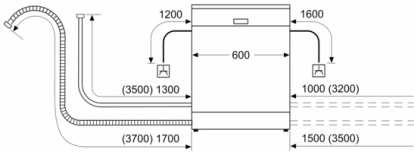

#### Baskets and Racks

- Remaining programme time indicator (min)
- Colour of indicators: red
- LED salt refill indicator
- LED rinse aid refill indicator
- Programme selector with integrated start button

#### Safety

- Vario basket system
- silver/dark grey
- Rackmatic height-adjustable top basket (3 stage)
- 2 foldable plate racks in bottom basket
- Cutlery basket in bottom basket
- 2 adjustable cup shelves in top basket
- Multiple water protection
- Maximum inlet water temperature: 25°C

**Series 4, semi-integrated dishwasher, 60 cm,  
Stainless steel  
SMI50D05TR**

measurements in mm

socket  
( ) values with extension kit