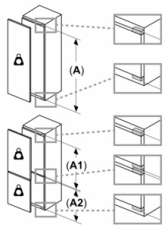

Maximal permissible weight of the unit fronts

A	B	C
1500-1750	22	22
720-1400	19	19
A1	15	19
A2	15	19