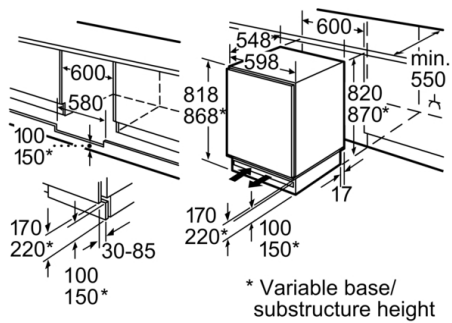

Series 6, built-under fridge, 82 x 60 cm, soft close flat hinge KUR15ADF0

Space for electrical connection next to the appliance on the left or right-hand side.
Ventilation space in the base.

Measurements in mm

measurements in mm
Recommended gap dimensions for flat hinges

	F	R	X
16-19	0-3	2.5	
20	0-1	3	
	2-3	2.5	
21	0-1	3	
	2-3	2.5	
22	0	4	
	1	3.5	
	2-3	3	

The gap dimensions recommended in the table must be adhered to in order to ensure that appliance doors do not collide with anything when they are opened, and to avoid causing damage to kitchen units.

Maximal permissible weight of the unit fronts

A	B	C
1500-1750	22	22
720-1400	19	19
A1	15	19
A2	15	19