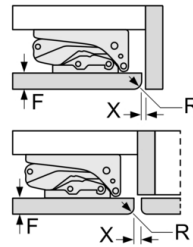

F	R	X
16-19	0-3	2.5	
20	0-1	3	
	2-3	2.5	
21	0-1	3	
	2-3	2.5	
22	0	4	
	1	3.5	
	2-3	3	

The gap dimensions recommended in the table must be adhered to in order to ensure that appliance doors do not collide with anything when they are opened, and to avoid causing damage to kitchen units.