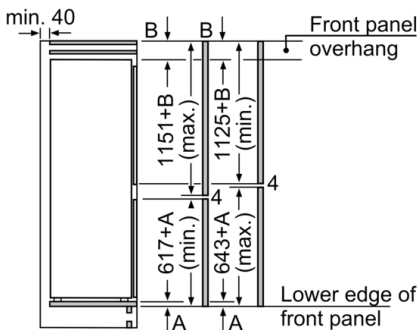

Serie | 6, built-in fridge-freezer with freezer at bottom, 177.2 x 55.8 cm, flat hinge KIS87AF3E8

The specified unit door dimensions are valid for a door gap of 4 mm.
measurements in mm

measurements in mm
Recommended gap dimensions for flat hinges

	F	R	X
16-19	0-3	2.5	
	0-1	3	
20	2-3	2.5	
	0-1	3	
21	2-3	2.5	
	0	4	
	1	3.5	
22	2-3	3	

The gap dimensions recommended in the table must be adhered to in order to ensure that appliance doors do not collide with anything when they are opened, and to avoid causing damage to kitchen units.