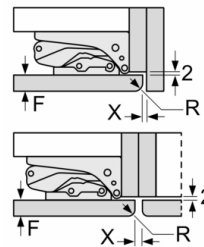

F	R	X
16-19	0-3	2.5	
	0-1	3	
20	2-3	2.5	
	0-1	3	
21	2-3	2.5	
	0	4	
	1	3.5	
22	2-3	3	

The gap dimensions recommended in the table must be adhered to in order to ensure that appliance doors do not collide with anything when they are opened, and to avoid causing damage to kitchen units.