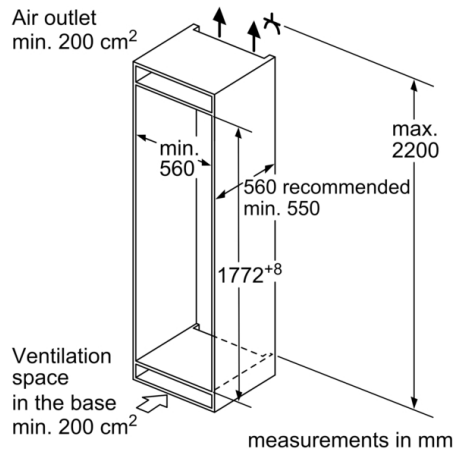

Serie | 6, built-in fridge-freezer with freezer at bottom, 177.2 x 55.8 cm, flat hinge KIS87AF3E8

The specified unit door dimensions are valid for a door gap of 4 mm.
measurements in mm

measurements in mm
Recommended gap dimensions for flat hinges

	F	R	X
16-19	0-3	2.5	
	0-1	3	
20	2-3	2.5	
	0-1	3	
21	2-3	2.5	
	0	4	
	1	3.5	
22	2-3	3	

The gap dimensions recommended in the table must be adhered to in order to ensure that appliance doors do not collide with anything when they are opened, and to avoid causing damage to kitchen units.