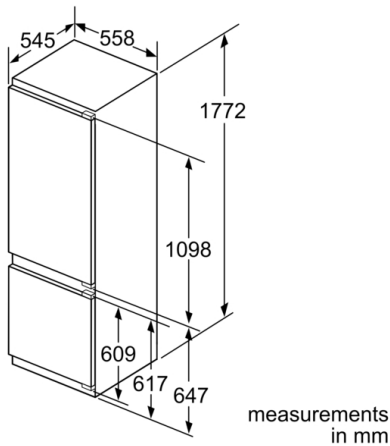

Serie | 6, built-in fridge-freezer with freezer at bottom, 177.2 x 55.8 cm, flat hinge KIS87AF3E8

The specified unit door dimensions are valid for a door gap of 4 mm.
measurements in mm

measurements in mm
Recommended gap dimensions for flat hinges

	F	R	X
16-19	0-3	2.5	
	0-1	3	
20	2-3	2.5	
	0-1	3	
21	2-3	2.5	
	0	4	
	1	3.5	
22	2-3	3	

The gap dimensions recommended in the table must be adhered to in order to ensure that appliance doors do not collide with anything when they are opened, and to avoid causing damage to kitchen units.