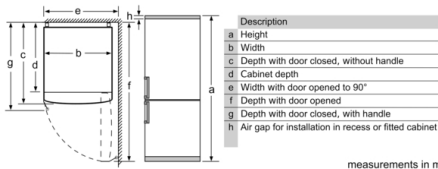

**Serie | 6, free-standing fridge-freezer with
freezer at bottom, glass door, 193 x 70 cm,
Black
KGN56LB3E8**

Appliance name	a	b	c	d	e	f	g	h
KGN56 (Inner handle)	1930	700	800	720	700	1450	800	12
KGN56 (Outer handle)	1930	700	800	720	740	1450	840	12

Description
a Height
b Width
c Depth with door closed, without handle
d Cabinet depth
e Width with door opened to 90°
f Depth with door opened
g Depth with door closed, with handle
h Air gap for installation in recess or fitted cabinet

measurements in mm