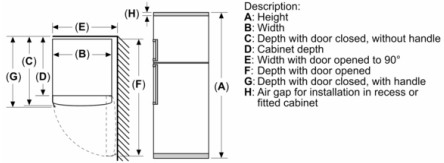

Serie | 6, free-standing fridge-freezer with freezer at top, 186 x 86 cm, Inox-easyclean KDN86AI3E8

measurements in mm

Appliance name	A	B	C	D	E	F	G	H
KDN86 (inner handle)	1860	860	810	720	870	1610	810	12
KDN86 (outer handle)	1860	860	810	720	910	1610	850	12