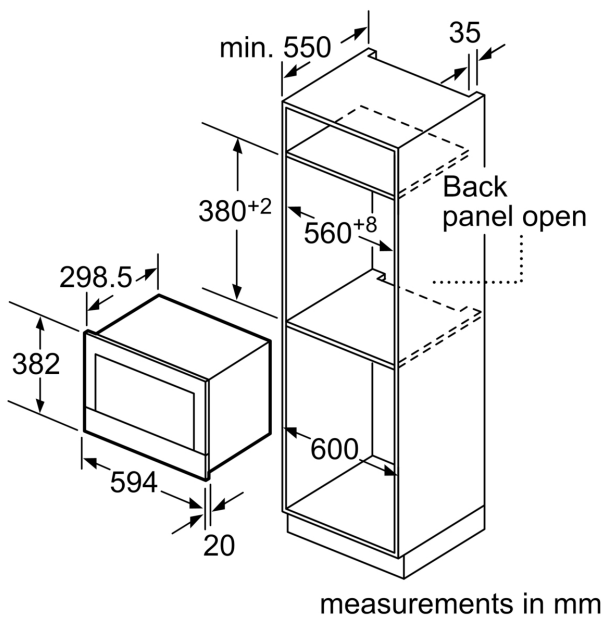

Additional function:Grill function
 Type of control:Electronic
 Dimensions: 382x594x318 mm
 Cavity dimensions: 220 x 350 x 270 mm
 Length electrical supply cord: 150.0 cm
 Net weight: 18.7 kg
 Gross weight: 20.9 kg
 Max. microwave power level: 900 W
 Number of Power Levels: 5
 Turntable: No
 Cavity material: Stainless steel
 Door opening: Button
 Clock: Yes
 Included accessories: 1 x grid, 1 x Glass tray
 Height of the appliance: 382 mm
 Width of the appliance: 594 mm
 Depth of the product: 318 mm
 Max. microwave power level: 900 W
 Connection rating: 1990 W
 Fuse protection: 10 A
 Voltage: 220-240 V
 Frequency: 50; 60 Hz
 Plug type: Gardy plug w/ earthing
 Required cutout/niche size for installation (in):x
 Dimensions of the packed product: 18.50 x 18.11 x 26.37
 Net weight:41.000 lbs
 Gross weight: 46.000 lbs

- Length of mains cable: 150 cm
- Total connected load electric: 1.99 KW
- Appliance dimension (hxwxh): 382 mm x 594 mm x 318 mm
- Niche dimension (hxwxh): 362 mm - 382 mm x 560 mm - 568 mm x 300 mm
- "Please reference the built-in dimensions provided in the installation drawing"

**Series 8, Built-In Microwave,
Stainless steel
BEL634GS1**

measurements in mm

A: Back panel open

measurements in mm

- A: Overhang at top:**
 Recess 362: 6 mm
 Recess 365: 3 mm
- B: Overhang at bottom: 14 mm**

measurements in mm