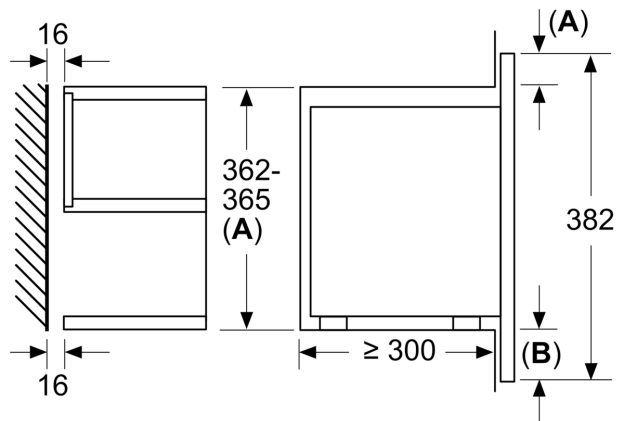

Additional function:Grill function
 Type of control:Electronic
 Dimensions: 382x594x318 mm
 Cavity dimensions: 220 x 350 x 270 mm
 Length electrical supply cord: 150.0 cm
 Net weight: 18.7 kg
 Gross weight: 20.9 kg
 Max. microwave power level: 900 W
 Number of Power Levels: 5
 Turntable: No
 Cavity material: Stainless steel
 Door opening: Button
 Clock: Yes
 Included accessories: 1 x grid, 1 x Glass tray
 Height of the appliance: 382 mm
 Width of the appliance: 594 mm
 Depth of the product: 318 mm
 Max. microwave power level: 900 W
 Connection rating: 1990 W
 Fuse protection: 10 A
 Voltage: 220-240 V
 Frequency: 50; 60 Hz
 Plug type: Gardy plug w/ earthing
 Required cutout/niche size for installation (in):x
 Dimensions of the packed product: 18.50 x 18.11 x 26.37
 Net weight:41.000 lbs
 Gross weight: 46.000 lbs

- Length of mains cable: 150 cm
- Total connected load electric: 1.99 KW
- Appliance dimension (hxwxh): 382 mm x 594 mm x 318 mm
- Niche dimension (hxwxh): 362 mm - 382 mm x 560 mm - 568 mm x 300 mm
- "Please reference the built-in dimensions provided in the installation drawing"

**Series 8, Built-In Microwave,
Stainless steel
BEL634GS1**

measurements in mm

A: Back panel open

measurements in mm

- A: Overhang at top:**
 Recess 362: 6 mm
 Recess 365: 3 mm
- B: Overhang at bottom: 14 mm**

measurements in mm