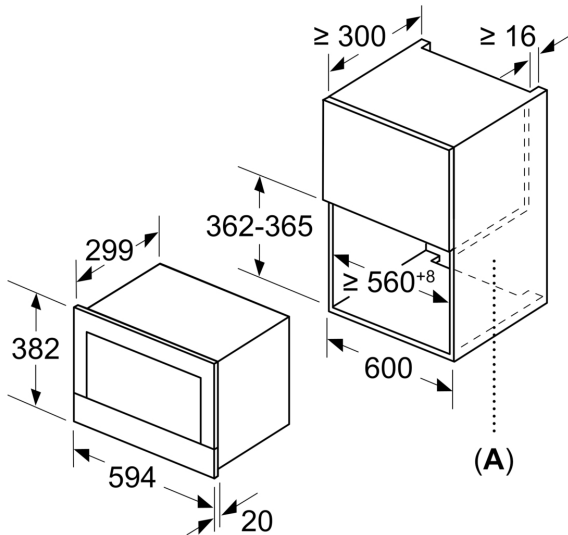

**Series 8, Built-In Microwave,
Stainless steel
BEL634GS1**

measurements in mm

A: Back panel open