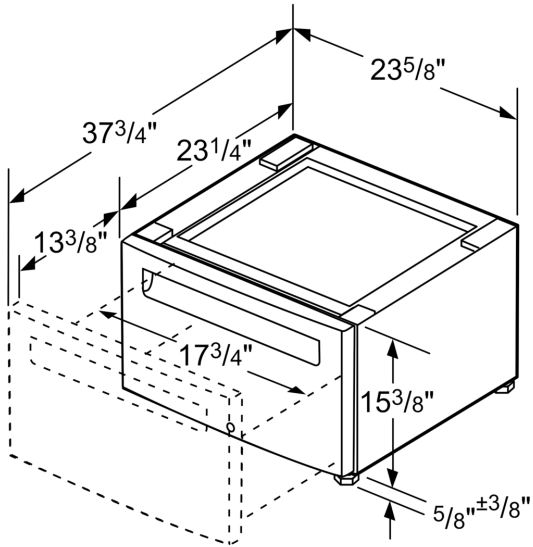

Laundry Accessory
WMZ20490

Laundry Accessory
WMZ20490

measurements in inches

measurements in mm