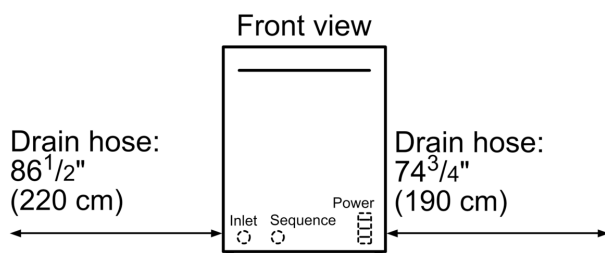

UPC code: 825225917977
 Color: White
 Panel ready: No
 Watts: 1300 W
 Fuse protection: 12 A
 Volts: 120 V
 Frequency: 60 Hz
 Total Annual Energy Consumption: 269 kWh
 ENERGY STAR®: Yes
 Plug type: fixed connection
 Required Cutout Size (HxWxD) (in): 33 7/8" x 23 9/16" x 24"
 Min. required cutout size (HxWxD): 860-890 x 610 x 610 mm
 Overall appliance dimensions (HxWxD): 860 x 598 x 573 mm
 Length Outlet Hose (in): 90 1/2"
 Length outlet hose: 230 cm
 Product Packaging Dimensions (HxWxD): 35 7/8" x 26 7/8" x 26"
 Product packaging dimensions (HxWxD): 907 x 686 x 669 mm
 Tub Material: Stainless steel with Polinox base
 Tub type: TallTub
 ADA Compliant: No
 Number of Place Settings: 14

Efficiency

- 269 kWh/yr - Energy Star®
- Half Load Option for Small Loads

Convenience

- 24 h Delay Start Timer
- Self-Latching Door

Ascenta®, Dishwasher, 24", White SHX5AVF2UC

The electric connection socket and the water inlet are located on the front of the appliance, the outlet on the rear.