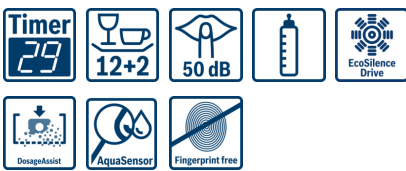

**100 Series, Dishwasher, 24", Stainless steel
SHEM3AY55N**

Optional accessories

SGZ1010UC : Drain hose extension kit
SGZ1052UC : Dishwasher Accessory Kit
SGZPC001UC : Powercord kit
SMZ4000UC : silverware basket US Duo

Bosch dishwashers incorporate 18 unique sound-reducing technologies, to make Bosch the quietest dishwasher brand in North America

- **50 dBA:** Quietest Dishwasher Brand.
- 24/7 Overflow Protection System® helps prevent water leaks.
- Utility Rack - a place for those "hard to place" items while providing safe and effective cleaning.
- Fingerprint Resistant - providing the ultimate exterior protection against fingerprints, dirt, and smudges.
- Sanitize option eliminates bacteria and enhances drying results.
- Stainless steel tall tub with polypropylene bottom delivers durability.

Technical Data

Adjustable upper rack :	Single
3rd Rack :	None
Silverware Basket :	Standard
Accessories Parts :	no
Optional accessories :	
SGZ1010UC, SGZ1052UC, SGZPC001UC, SMZ4000UC	
UPC code :	825225955337
Variant color :	Stainless steel
Panel ready :	No
Watts (W) :	1440
Current (A) :	12
Volts (V) :	120
Frequency (Hz) :	60
Energy Consumption (kWh/yr) :	269
Energy Star® qualified :	Yes
Plug type :	fixed connection
Required cutout size (HxWxD) (in) :	x 33 7/8" x 23 9/16"
Required cutout size (HxWxD) (mm) :	860-890 x 610 x 610
Overall appliance dimensions (HxWxD) (in) :	
33 7/8" x 23 9/16" x 22 9/16"	
Length outlet hose (in) :	90 1/2"
Length outlet hose (cm) :	230
Product packaging dimensions (HxWxD) (in) :	
35 7/8" x 26 7/8" x 26"	
Product packaging dimensions (HxWxD) (mm) :	
930 x 660 x 670	
Tub material :	Plastic
Tub type :	TallTub
ADA Compliant :	No
Number of place settings :	14