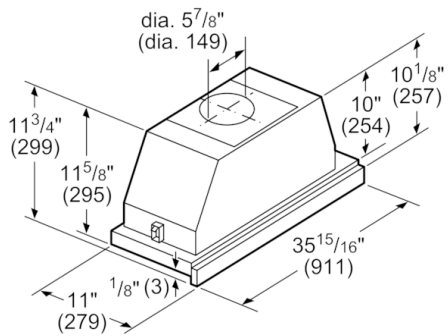

### Technical Data

Operating Mode :	Convertible: Ducted / Recirculating
Number of speed settings :	3-stage
Optional accessories :	HUIF06UC, HUIRED56UC
Number of lights :	2
Type of lamps used :	Halogen
UPC code :	825225920533
Material :	Stainless steel
Watts (W) :	370
Current (A) :	15
Volts (V) :	120
Frequency (Hz) :	60
Power cord length (in) :	50"
Power cord length (cm) :	127
Plug type :	fixed connection
Overall appliance dimensions (HxWxD) (in) :	/ x 35 7/8" x
Overall appliance dimensions (HxWxD) (mm) :	x 911.0 x 279.0
Product packaging dimensions (HxWxD) (in) :	16.92 x 40.55 x 18.11
Product packaging dimensions (HxWxD) (mm) :	430 x 1030 x 460
Net weight (lbs) :	37.000
Net weight (kg) :	16.993
Gross weight (lbs) :	42.000
Gross weight (kg) :	19.1
Motor location :	Integrated motor in hood body
Diameter of air duct (in) top :	6
Diameter of air duct (in) back :	6
Discharge direction :	vertical
No-return airflow flap :	No

## 500 Series, Pull-out Hood, 36" HUI56551UC

measurements in inches (mm)

measurements in inches (mm)

measurements in inches (mm)