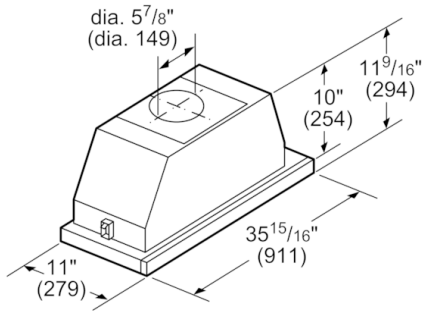

### Technical Data

Operating Mode :	Convertible: Ducted / Recirculating
Number of speed settings :	3-stage
Optional accessories :	HUIF06UC, HUIRED56UC
Number of lights :	2
Type of lamps used :	Halogen
UPC code :	825225920533
Material :	Stainless steel
Watts (W) :	370
Current (A) :	15
Volts (V) :	120
Frequency (Hz) :	60
Power cord length (in) :	50"
Power cord length (cm) :	127
Plug type :	fixed connection
Overall appliance dimensions (HxWxD) (in) :	/ x 35 7/8" x
Overall appliance dimensions (HxWxD) (mm) :	x 911.0 x 279.0
Product packaging dimensions (HxWxD) (in) :	16.92 x 40.55 x 18.11
Product packaging dimensions (HxWxD) (mm) :	430 x 1030 x 460
Net weight (lbs) :	37.000
Net weight (kg) :	16.993
Gross weight (lbs) :	42.000
Gross weight (kg) :	19.1
Motor location :	Integrated motor in hood body
Diameter of air duct (in) top :	6
Diameter of air duct (in) back :	6
Discharge direction :	vertical
No-return airflow flap :	No

## 500 Series, Pull-out Hood, 36" HUI56551UC

measurements in inches (mm)

measurements in inches (mm)

measurements in inches (mm)