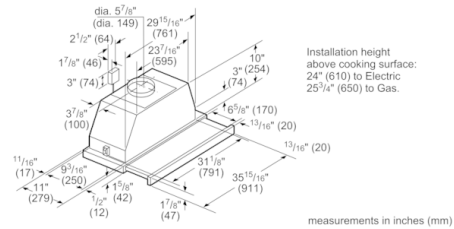

### Technical Data

Operating Mode :	Convertible: Ducted / Recirculating
Number of speed settings :	3-stage
Optional accessories :	HUIF06UC, HUIRED56UC
Number of lights :	2
Type of lamps used :	Halogen
UPC code :	825225920533
Material :	Stainless steel
Watts (W) :	370
Current (A) :	15
Volts (V) :	120
Frequency (Hz) :	60
Power cord length (in) :	50"
Power cord length (cm) :	127
Plug type :	fixed connection
Overall appliance dimensions (HxWxD) (in) :	/ x 35 7/8" x
Overall appliance dimensions (HxWxD) (mm) :	x 911.0 x 279.0
Product packaging dimensions (HxWxD) (in) :	16.92 x 40.55 x 18.11
Product packaging dimensions (HxWxD) (mm) :	430 x 1030 x 460
Net weight (lbs) :	37.000
Net weight (kg) :	16.993
Gross weight (lbs) :	42.000
Gross weight (kg) :	19.1
Motor location :	Integrated motor in hood body
Diameter of air duct (in) top :	6
Diameter of air duct (in) back :	6
Discharge direction :	vertical
No-return airflow flap :	No

## 500 Series, Pull-out Hood, 36" HUI56551UC

measurements in inches (mm)

measurements in inches (mm)

measurements in inches (mm)