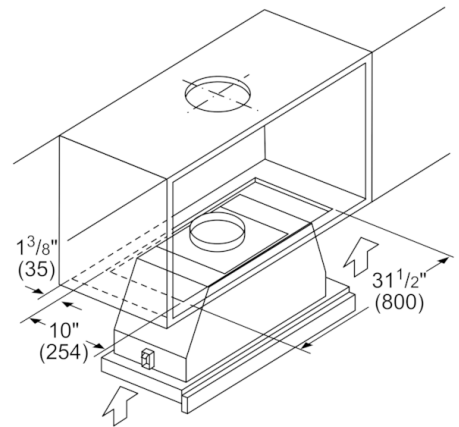

### Technical Data

Operating Mode :	Convertible: Ducted / Recirculating
Number of speed settings :	3-stage
Optional accessories :	HUIF06UC, HUIRED56UC
Number of lights :	2
Type of lamps used :	Halogen
UPC code :	825225920533
Material :	Stainless steel
Watts (W) :	370
Current (A) :	15
Volts (V) :	120
Frequency (Hz) :	60
Power cord length (in) :	50"
Power cord length (cm) :	127
Plug type :	fixed connection
Overall appliance dimensions (HxWxD) (in) :	/ x 35 7/8" x
Overall appliance dimensions (HxWxD) (mm) :	x 911.0 x 279.0
Product packaging dimensions (HxWxD) (in) :	16.92 x 40.55 x 18.11
Product packaging dimensions (HxWxD) (mm) :	430 x 1030 x 460
Net weight (lbs) :	37.000
Net weight (kg) :	16.993
Gross weight (lbs) :	42.000
Gross weight (kg) :	19.1
Motor location :	Integrated motor in hood body
Diameter of air duct (in) top :	6
Diameter of air duct (in) back :	6
Discharge direction :	vertical
No-return airflow flap :	No

## 500 Series, Pull-out Hood, 36" HUI56551UC

measurements in inches (mm)

measurements in inches (mm)

measurements in inches (mm)