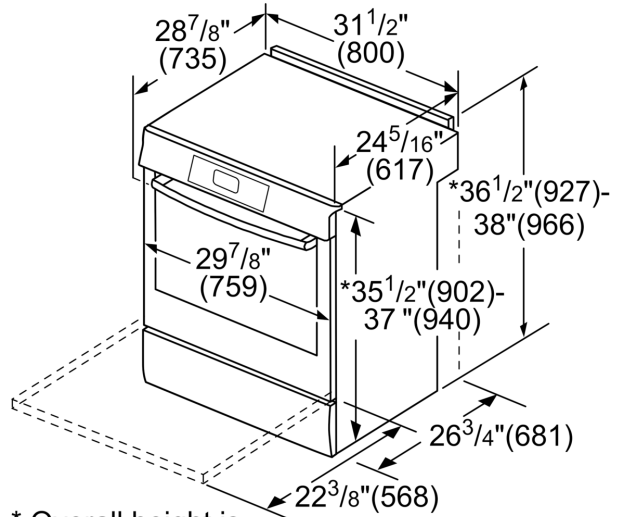

UPC code: 825225908456
 Watts: 14800 W
 Fuse protection:40 A
 Volts: 240/208 V
 Frequency: 60 Hz
 Required Cutout Size (HxWxD) (in): 30" width slide-in
 Overall Appliance Dimensions (HxWxD) (in): ..35 1/2" x 31 1/4" x 26 3/4"
 Variable cooker height (in): 1"
 AHAM usable cavity size: 2 Cu Ft
 Product Packaging Dimensions (HxWxD): 43 3/4" x 34" x 31 1/2"
 Net Weight: 223.000 lbs
 Gross Weight:248.000 lbs

Convenience

- Warming Zone
- Two Oven Lights to Better Monitor Cooking Progress
- Extra Large Door Window for Easy Monitoring of Cooking Process
- Star-K certified. 100°-450° F

Capacity

- Large Capacity at 4.6 Cu Ft.
- Recessed 8 Pass Broil Element for Increased Capacity and Safety

Benchmark®, Electric Slide-in Range,
Stainless Steel
HEIP054C

measurements in mm

* Overall height is adjustable via levelling legs.

measurements in inches (mm)

measurements in inches (mm)