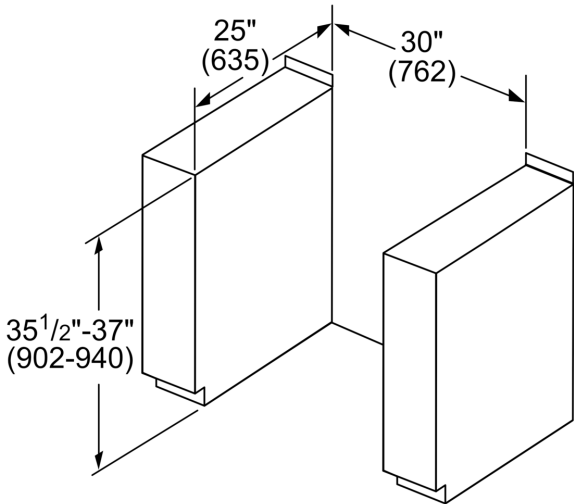

UPC code: 825225908456
 Watts: 14800 W
 Fuse protection:40 A
 Volts: 240/208 V
 Frequency: 60 Hz
 Required Cutout Size (HxWxD) (in): 30" width slide-in
 Overall Appliance Dimensions (HxWxD) (in): ..35 1/2" x 31 1/4" x 26 3/4"
 Variable cooker height (in): 1"
 AHAM usable cavity size: 2 Cu Ft
 Product Packaging Dimensions (HxWxD): 43 3/4" x 34" x 31 1/2"
 Net Weight: 223.000 lbs
 Gross Weight:248.000 lbs

Benchmark®, Electric Slide-in Range,
Stainless Steel
HEIP054C

measurements in mm

* Overall height is adjustable via levelling legs.

measurements in inches (mm)

measurements in inches (mm)