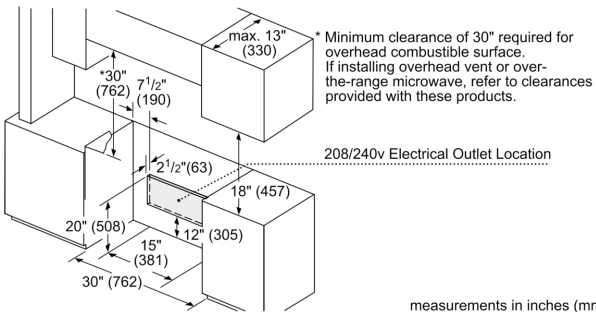

Benchmark®, Electric Slide-in Range,
Stainless Steel
HEIP054C

measurements in mm

* Overall height is adjustable via levelling legs.

measurements in inches (mm)

measurements in inches (mm)