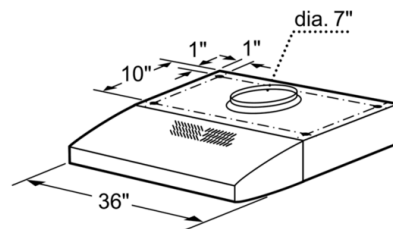

- Dishwasher safe aluminum mesh filters

Technical Data

Operating Mode :	Convertible: Ducted / Recirculating
Number of speed settings :	3-stage
Optional accessories :	DHZ3602UC
Number of lights :	2
Type of lamps used :	Bulbs
Grease filter material :	Washable aluminium
Grease filter type :	Multilayer cassette
UPC code :	825225846741
Material :	Stainless steel
Volts (V) :	120
Frequency (Hz) :	60
Approval certificates :	CSA, UL
Plug type :	120V-3 prong
Overall appliance dimensions (HxWxD) (in) :	4 3/4" / 4 3/4" x 36" x
Overall appliance dimensions (HxWxD) (mm) :	121 MM x 914.0 x 508.0
Product packaging dimensions (HxWxD) (in) :	12.99 x 23.99 x 35.99
Product packaging dimensions (HxWxD) (mm) :	330 x 609 x 914
Required distance above cooktop/ranges :	30"/30"
Net weight (lbs) :	41.000
Net weight (kg) :	18.648
Gross weight (lbs) :	48.000
Gross weight (kg) :	21.8
Motor location :	Integrated motor in hood body
No-return airflow flap :	No

Efficiency

**300 Series, Undercabinet Hood, 36",
Stainless steel
DUH36152UC**

Dimensions in inches

Measurements in inches