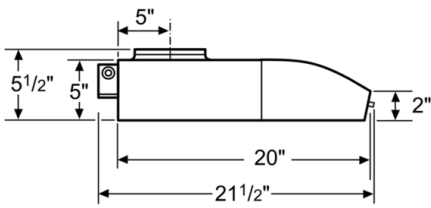

- Dishwasher safe aluminum mesh filters

Technical Data

Operating Mode :	Convertible: Ducted / Recirculating
Number of speed settings :	3-stage
Optional accessories :	DHZ3602UC
Number of lights :	2
Type of lamps used :	Bulbs
Grease filter material :	Washable aluminium
Grease filter type :	Multilayer cassette
UPC code :	825225846741
Material :	Stainless steel
Volts (V) :	120
Frequency (Hz) :	60
Approval certificates :	CSA, UL
Plug type :	120V-3 prong
Overall appliance dimensions (HxWxD) (in) :	4 3/4" / 4 3/4" x 36" x
Overall appliance dimensions (HxWxD) (mm) :	121 MM x 914.0 x 508.0
Product packaging dimensions (HxWxD) (in) :	12.99 x 23.99 x 35.99
Product packaging dimensions (HxWxD) (mm) :	330 x 609 x 914
Required distance above cooktop/ranges :	30"/30"
Net weight (lbs) :	41.000
Net weight (kg) :	18.648
Gross weight (lbs) :	48.000
Gross weight (kg) :	21.8
Motor location :	Integrated motor in hood body
No-return airflow flap :	No

Efficiency

**300 Series, Undercabinet Hood, 36",
Stainless steel
DUH36152UC**

Dimensions in inches

Measurements in inches