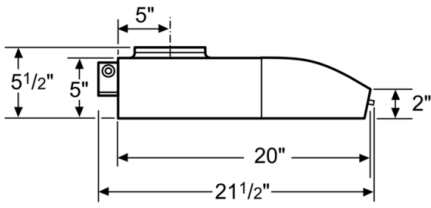

- Dishwasher safe aluminum mesh filters

Technical Data

Operating Mode :	Convertible: Ducted / Recirculating
Number of speed settings :	3-stage
Optional accessories :	DHZ3002UC
Number of lights :	2
Type of lamps used :	Bulbs
Grease filter material :	Washable aluminium
Grease filter type :	Multilayer cassette
UPC code :	825225846734
Material :	Stainless steel
Volts (V) :	120
Frequency (Hz) :	60
Plug type :	120V-3 prong
Overall appliance dimensions (HxWxD) (in) :	4 3/4" / 4 3/4" x 30" x
Overall appliance dimensions (HxWxD) (mm) :	121 MM x 762.0 x 508.0
Product packaging dimensions (HxWxD) (in) :	12.99 x 23.99 x 35.99
Product packaging dimensions (HxWxD) (mm) :	330 x 609 x 914
Required distance above cooktop/ranges :	30"/30"
Net weight (lbs) :	42.000
Net weight (kg) :	19.023
Gross weight (lbs) :	48.000
Gross weight (kg) :	21.8
Motor location :	Integrated motor in hood body
Discharge direction :	vertical
No-return airflow flap :	No

**300 Series, Undercabinet Hood, 30",
Stainless steel
DUH30152UC**

Dimensions in inches

Measurements in inches