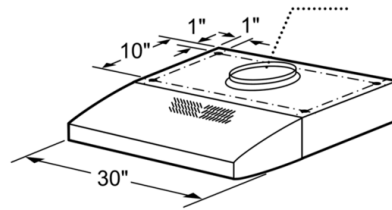

- Dishwasher safe aluminum mesh filters

Technical Data

Operating Mode :	Convertible: Ducted / Recirculating
Number of speed settings :	3-stage
Optional accessories :	DHZ3002UC
Number of lights :	2
Type of lamps used :	Bulbs
Grease filter material :	Washable aluminium
Grease filter type :	Multilayer cassette
UPC code :	825225846734
Material :	Stainless steel
Volts (V) :	120
Frequency (Hz) :	60
Plug type :	120V-3 prong
Overall appliance dimensions (HxWxD) (in) :	4 3/4" / 4 3/4" x 30" x
Overall appliance dimensions (HxWxD) (mm) :	121 MM x 762.0 x 508.0
Product packaging dimensions (HxWxD) (in) :	12.99 x 23.99 x 35.99
Product packaging dimensions (HxWxD) (mm) :	330 x 609 x 914
Required distance above cooktop/ranges :	30"/30"
Net weight (lbs) :	42.000
Net weight (kg) :	19.023
Gross weight (lbs) :	48.000
Gross weight (kg) :	21.8
Motor location :	Integrated motor in hood body
Discharge direction :	vertical
No-return airflow flap :	No

**300 Series, Undercabinet Hood, 30",
Stainless steel
DUH30152UC**

Dimensions in inches

Measurements in inches