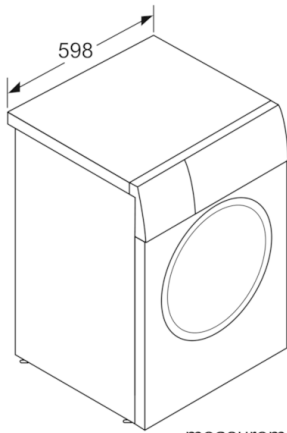

Technical Data

Built-in / Free-standing :	Free-standing
Removable top :	No
Door hinge :	Left
Length electrical supply cord (cm) :	210
Height of removable worktop (mm) :	850
Dimensions of the product (mm) :	848 x 598 x 590
Net weight (kg) :	83.547
Drum volume (l) :	56
EAN code :	4242002748382
Connection Rating (W) :	2200
Current (A) :	10
Voltage (V) :	220-240
Frequency (Hz) :	50
Approval certificates :	CE, VDE

Dimensions (HxWxD)

- 84.8 cm x 59.8 cm x 59.0 cm
- Revolutionary Polinox outer drum
Duo AquaSpa scoop and shower system for faster soaking
Rust-proof phosphate and zinc-coated casing

Serie | 6, Washer dryer, 7 kg, 1400 rpm
WVH28441AU

measurements in mm